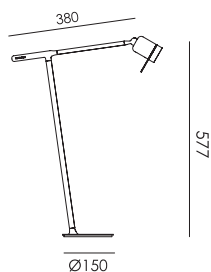

- smokey black 5035
- fuzzy white 5036
- heavy metal 5037

p. 21