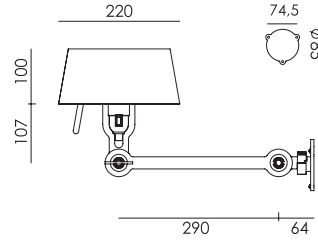

p. 55

BOLT Bed underfit install
Anton de Groof, 2013

Material: steel & aluminum
Weight: 1,4 kg
IP 20
Volt: 220-240 V | Max Watt: 60 Watt
Socket: E27
Optional: wallring

Wingnut solid brass included

- smokey black 1153
- flux green 1155
- pure white 1157
- midnight grey 1273
- ash grey 1160
- striking orange 1158
- lightning white 1156
- thunder blue 1159
- daybreak rose 1482
- sunny yellow 1440
- ice blue 1632