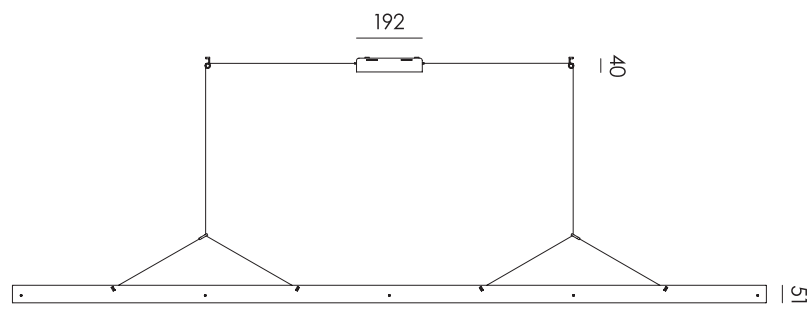

fog white

Bridge 110 = 1100
Bridge 150 = 1495
Bridge 180 = 1800
Bridge 220 = 2200