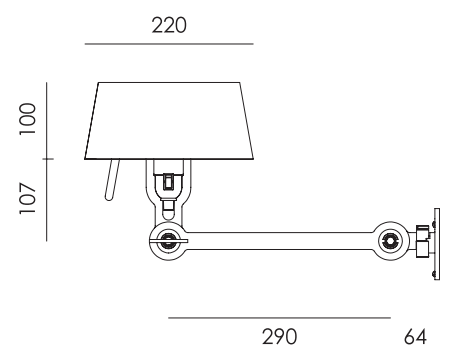

Installation