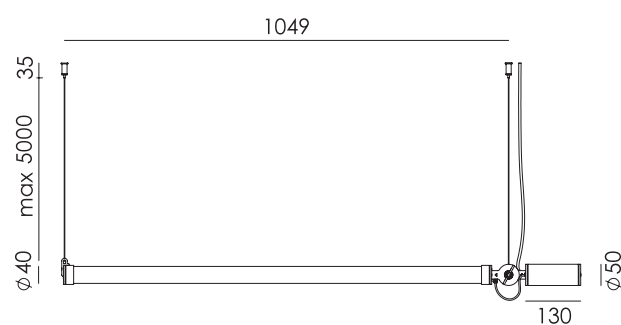

single driver on fixture