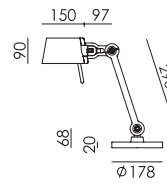

p. 45 

BOLT Desk small 1 arm foot
Anton de Groof, 2013 /2018

Material: steel & aluminum
Weight: 4,8 kg
IP 20
Volt: 220-240 V | Max Watt: 60 Watt
Socket: E27
Cord length: 2500 mm

Wingnut solid brass included