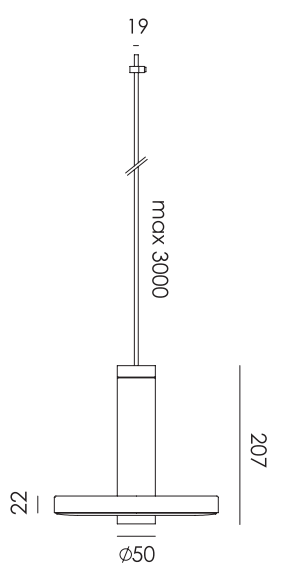

PENDANT

Design by Anton de Groof 2018

Material	Aluminum
Description	The lightweight Beads is made out of aluminum materials.
Volt	220-240 V
Watt	13 Watt
Light source	Phase cut dimmable led
LED color	Dim to warm (2100K to 3000K)
CRI	90

Color

More specifications on pages 109 - 130