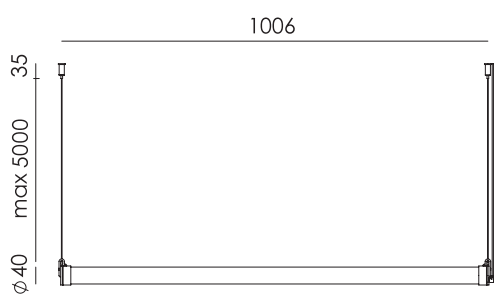

single driver on fixture