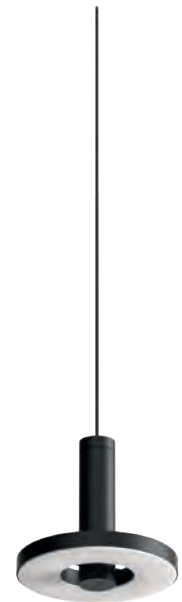

PENDANT

Design by Anton de Groof 2018

Material	Aluminum
Description	The lightweight Beads is made out of aluminum materials.
Volt	220-240 V
Watt	13 Watt
Light source	Phase cut dimmable led
LED color	Dim to warm (2100K to 3000K)
CRI	90

Color

More specifications on pages 109 - 130