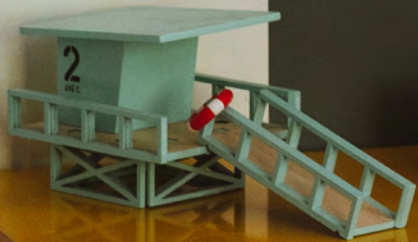

Colors

More specifications on pages 109 - 130

floor

one + floor

FLOOR STRAIGHT

Design by Anton de Groof 2023

Material Steel & aluminum
Description ONE + floor is made out of powder coated aluminum and steel. The ONE is portable and has a built-in battery. The magnetic attachment allows you to snap ONE onto different fixtures. Charging cable included.
Volt 220-240 V | Max 2 Watt
Light source Integrated dimmable led
Led color 2700K
CRI 90

Colors

More specifications on pages 109 - 130

floor

one + floor

WALL

Design by Anton de Groof 2022

Material Steel & aluminum
Description ONE + wall is made out of powder coated aluminum and steel. The ONE is portable and has a built-in battery. The magnetic attachment allows you to snap ONE onto different fixtures. Charging cable included.
Volt 220-240 V | Max 2 Watt
Light source Integrated dimmable led
Led color 2700K
CRI 90