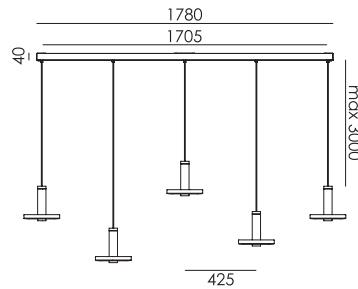

BEADS Five beads in line
Anton de Groof, 2018

Material: aluminum
Weight: 5 kg
IP 20
Volt: 220-240 V | 13 Watt
Dim to warm 2100K to 3000K
5 × 1350 lumen | CRI: 90
Phase cut dimmable

● smokey black 3010

p. 74

led