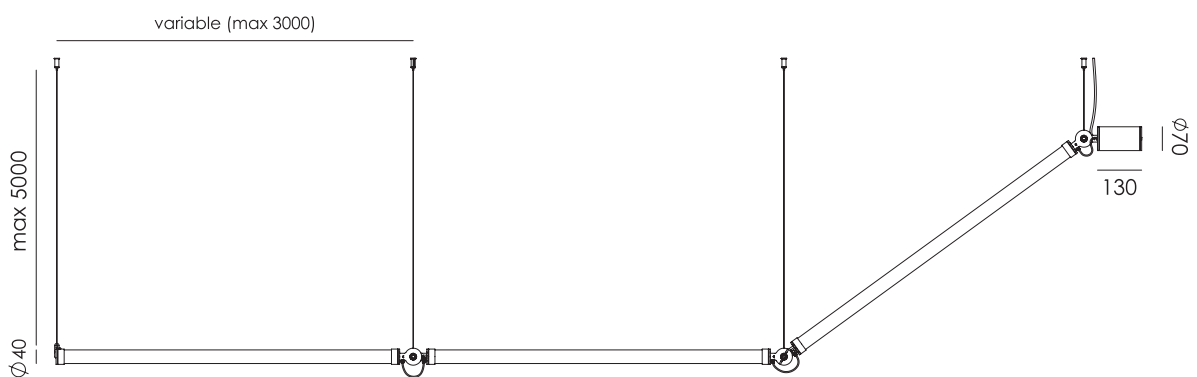

CONNECT

Design by Anton de Groof 2019

Material Aluminum & steel
Description Body in powder coated steel & aluminum, carried by black steel cables.
The Mr. Tubes is phase cut dimmable.
Volt 220-240 V | 1000 mm tube 11,2 Watt | 700 mm tube 7,6 Watt
Light color 2700K or 4000K
CRI 80

Colors

Plan your Mr. Tubes led Connect with us.
info@tonone.com

connect