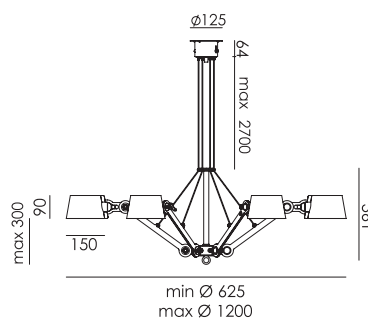

- smokey black 1161
- flux green 1163
- pure white 1165
- midnight grey 1278
- ash grey 1168
- striking orange 1166
- lightning white 1164
- thunder blue 1167
- daybreak rose 1494
- sunny yellow 1452
- ice blue 1643

p. 61

BOLT Chandelier 18 arm
Anton de Groof, 2013

Material: steel & aluminum
Weight: 15 kg
IP 20
Volt: 220-240 V | Max Watt: 60 Watt
Socket: E27
Cord length: max 3000 mm

Wingnut solid brass included