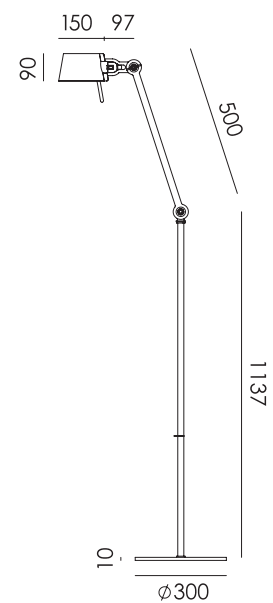

long 1 arm sidefit