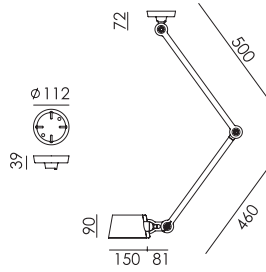

p. 59

BOLT Ceiling 2 arm sidefit
Anton de Groof, 2016

Material: steel & aluminum
Weight: 1,9 kg
IP 20
Volt: 220-240 V | Max Watt: 60 Watt
Socket: E27

Wingnut solid brass included

- smokey black 1320
- flux green 1321
- pure white 1323
- midnight grey 1327
- ash grey 1326
- striking orange 1324
- lightning white 1322
- thunder blue 1325
- daybreak rose 1487
- sunny yellow 1445
- ice blue 1638