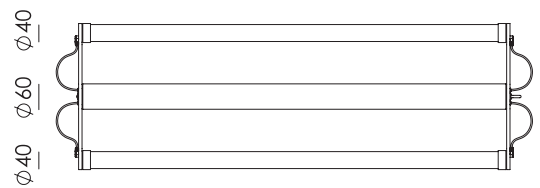

Colors

More specifications on pages 109 - 130

double black

double white

WALL

Design by Anton de Groof 2019

Material	Aluminum & steel
Description	Body in powder coated steel & aluminum. The Mr. Tubes is phase cut dimmable.
Volt	220-240 V 7,6 Watt
Light color	2700K or 4000K CRI: 80
Installation	1. with 3 meter powercord including europlug 2. with terminal block to install directly on a junction box 3. with optional wall ring