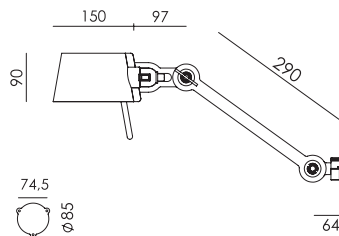

p. 53

BOLT Bed sidefit with cord
Anton de Groof, 2013

Material: steel & aluminum
Weight: 1,2 kg
IP 20
Volt: 220-240 V | Max Watt: 60 Watt
Socket: E27
Cord length: 2500 mm

Wingnut solid brass included

- smokey black 1129
- flux green 1131
- pure white 1133
- midnight grey 1270
- ash grey 1136
- striking orange 1134
- lightning white 1132
- thunder blue 1135
- daybreak rose 1478
- sunny yellow 1436
- ice blue 1623

p. 52

BOLT Bed sidefit with cord MIRROR
Anton de Groof, 2013

Material: steel & aluminum
Weight: 1,2 kg
IP 20
Volt: 220-240 V | Max Watt: 60 Watt
Socket: E27
Cord length: 2500 mm

Wingnut solid brass included