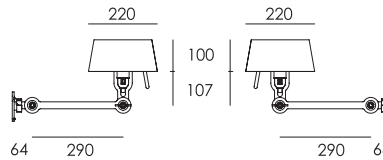

p. 55

BOLT Bed underfit set
Anton de Groof, 2013

Material: steel & aluminum
Weight: 2,8 kg
IP 20
Volt: 220-240 V | Max Watt: 60 Watt
Socket: E27
Cord length: max 2500 mm

Wingnut solid brass included

- smokey black 1580
- flux green 1581
- pure white 1582
- midnight grey 1583
- ash grey 1584
- striking orange 1585
- lightning white 1586
- thunder blue 1587
- daybreak rose 1588
- sunny yellow 1589
- ice blue 1631