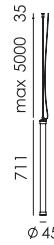

Wingnut solid brass included

- smokey black with black cords 4006
- pure white with orange cords 4008

p. 87

led

MR. TUBES LED Pendant
vertical 700 | 2700K
Anton de Groof, 2019

Material: aluminum & steel
Weight: 0,7 kg
IP 20
Volt: 220-240 V | 7,6 Watt
890 lumen | 2700K | CRI: 80
Phase cut dimmable