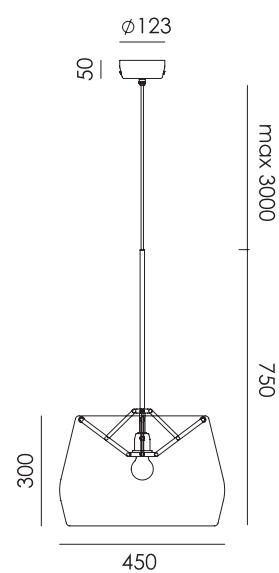

ATLAS

Design by Anton de Groof 2015

Material Brass & hand blown glass
Description A hand blown glass shade held by an ingenious brass hinge mechanism.
Volt 220-240 V
Max Watt 60 Watt
Socket E27
Glass colors Transparent & neutral grey

Color

More specifications on pages 109 - 130

D350

D450