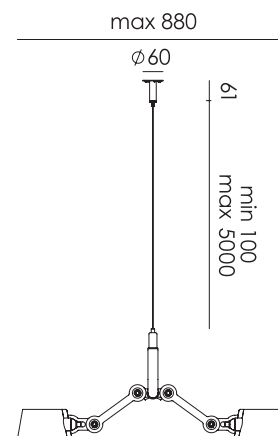

12 pack = 2190
10 pack = 1790
8 pack = 1390
6 pack = 990