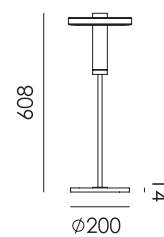

FLOOR & TABLE

Design by Anton de Groof 2018

Material	Aluminum & steel
Description	The lightweight Beads is made out of aluminum materials. Base and tube in coated steel.
Tech specs	220-240 V
Watt	13 Watt
Light source	Dimmable LED, Beads Floor includes a LED dimmer on cord Beads Table is dimmable on fixture
LED color	Dim to warm (2100K to 3000K)
CRI	90

Color

More specifications on pages 109 - 130

floor

table