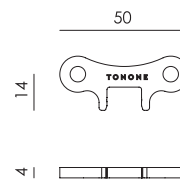

Bridge 150
Anton de Groof, 2023

Material: aluminum, acrylic & steel
Weight: 2,3 kg
IP 20
Volt: 220-240 V | 21 Watt
2700 K | 2058 lumen | CRI: >90
Mains dimmable
Cable length: 3000 mm

- lava orange 6005
- toxic green 6006
- fog white 6007

p. 13

led

Bridge 180
Anton de Groof, 2023

Material: aluminum, acrylic & steel
Weight: 2,6 kg
IP 20
Volt: 220-240 V | 27 Watt
2700 K | 2495 lumen | CRI: >90
Mains dimmable
Cable length: 3000 mm

- lava orange 6010
- toxic green 6011
- fog white 6012

p. 13

led

Bridge 220
Anton de Groof, 2023

Material: aluminum, acrylic & steel
Weight: 3 kg
IP 20
Volt: 220-240 V | 31,5 Watt
2700 K | 3068 lumen | CRI: >90
Mains dimmable
Cable length: 3000 mm

- lava orange 6015
- toxic green 6016
- fog white 6017

p. 13

led

Wingnut

Material: solid brass, copper, stainless steel or black aluminium

Wingnut Solid Brass included with the Bolt Collection and Mr. Tubes LED Pendant horizontal, Wall driver on fixture and Chandelier.

Sold per 10 pieces

- solid brass 1300
- copper 1302
- stainless steel 1303
- black aluminium 1301

Wall ring

Material: steel
Optional ring for installation of:

- Bolt Wall install
- Bolt Wall small install
- Bolt Wall mini install
- Bolt Wall underfit install
- Bolt Bed sidefit install
- Bolt Bed underfit install
- Mr. Tubes led wall driver separate install
- Mr. Tubes led wall driver on fixture install

- smokey black 1385
- flux green 1386
- pure white 1387
- midnight grey 1388
- ash grey 1389
- striking orange 1390
- lightning white 1391
- thunder blue 1392
- daybreak rose 1393
- sunny yellow 1394
- ice blue 1650