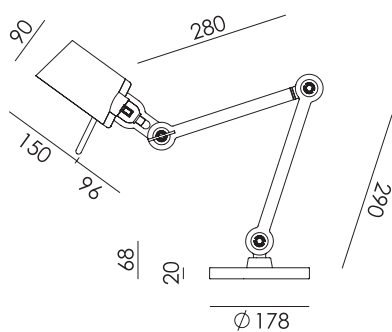

Material Aluminum & steel
Description The three legs are made of powder coated steel, the lampshade of coated aluminum. The Bella is almost completely screwless, the fitting is the only part that is secured with a screw.
Volt 220-240 V
Max Watt 60 Watt
Socket E27

Colors

More specifications on pages 109 - 130

2 arm small

1 arm small

1 arm small clamp

TABLE

Design by Anton de Groof 2013

Material Steel & aluminum
Description Base and body in powder coated steel, shade in powder coated aluminum.
The shade and arms are adjustable with the wingnut.
Volt 220-240 V
Max Watt 60 Watt
Socket E27