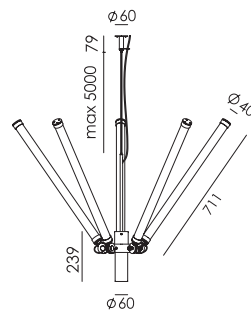

- smokey black with black cords 4046
- pure white with orange cords 4051