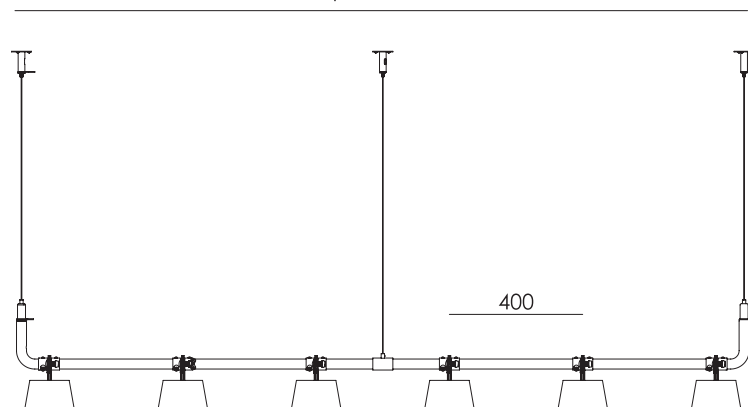

12 pack = 2190
10 pack = 1790
8 pack = 1390
6 pack = 990