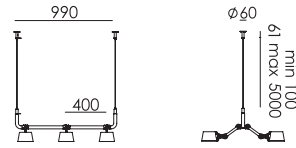

p. 61

BOLT 6-pack pendant
Anton de Groof, 2013

Material: steel & aluminum
Weight: 7 kg
IP 20
Volt: 220–240 V | Max Watt: 60 Watt
Socket: E27
Cord length: max 5000 mm

Wingnut solid brass included

- smokey black 1170
- flux green 1097
- pure white 1098
- midnight grey 1103
- ash grey 1102
- striking orange 1100
- lightning white 1099
- thunder blue 1101
- daybreak rose 1495
- sunny yellow 1453
- ice blue 1646