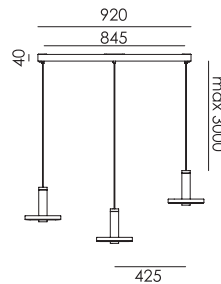

● smokey black 3020

p. 75

led