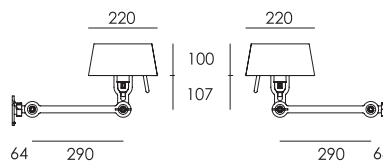

- smokey black 1590
- flux green 1591
- pure white 1592
- midnight grey 1593
- ash grey 1594
- striking orange 1595
- lightning white 1596
- thunder blue 1597
- daybreak rose 1598
- sunny yellow 1599
- ice blue 1634

p. 55