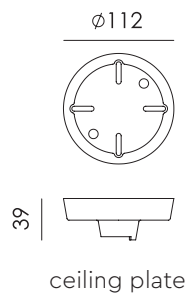

2 arm sidefit