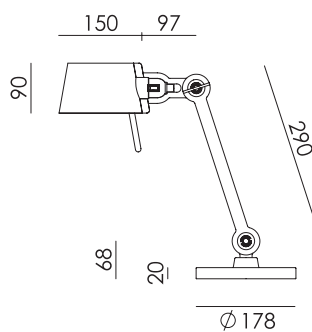

Material Aluminum & steel
Description The three legs are made of powder coated steel, the lampshade of coated aluminum. The Bella is almost completely screwless, the fitting is the only part that is secured with a screw.
Volt 220-240 V
Max Watt 60 Watt
Socket E27

Colors

More specifications on pages 109 - 130

2 arm small

1 arm small

1 arm small clamp

TABLE

Design by Anton de Groof 2013

Material Steel & aluminum
Description Base and body in powder coated steel, shade in powder coated aluminum.
The shade and arms are adjustable with the wingnut.
Volt 220-240 V
Max Watt 60 Watt
Socket E27