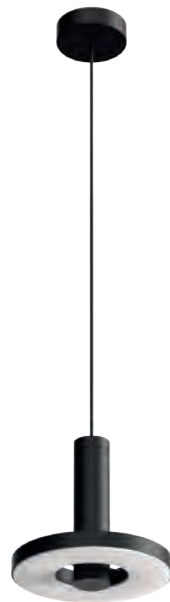

pendant box 108