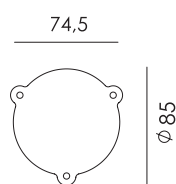

WALL

Design by Anton de Groof 2013

Material	Steel & aluminum
Description	Body in powder coated steel, shade in powder coated aluminum. The shade and arms are adjustable with the wingnut.
Volt	220-240 V | Max 60 Watt
Socket	E27
Installation- options	1. powercord including switch and europlug 2. terminal block to install directly on a junction box 3. option 2 + optional wall ring

Colors

More specifications on pages 109 - 130

sidefit mini

underfit