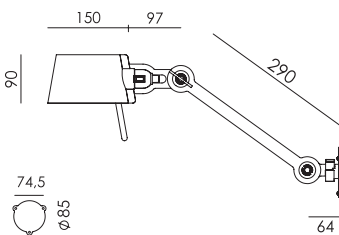

- smokey black 1137
- flux green 1139
- pure white 1141
- midnight grey 1271
- ash grey 1144
- striking orange 1142
- lightning white 1140
- thunder blue 1143
- daybreak rose 1479
- sunny yellow 1437
- ice blue 1626

p. 52