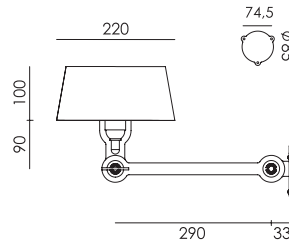

BOLT Wall underfit with cord
Anton de Groof, 2013

Material: steel & aluminum
Weight: 1,2 kg
IP 20
Volt: 220-240 V | Max Watt: 60 Watt
Socket: E27
Cord length: 2600 mm

Wingnut solid brass included

- smokey black 1105
- flux green 1107
- pure white 1109
- midnight grey 1268
- ash grey 1112
- striking orange 1110
- lightning white 1108
- thunder blue 1111
- daybreak rose 1476
- sunny yellow 1434
- ice blue 1615

p. 53

BOLT Wall underfit install
Anton de Groof, 2013

Material: steel & aluminum
Weight: 1,2 kg
IP 20
Volt: 220-240 V | Max Watt: 60 Watt
Socket: E27
Optional: wallring

Wingnut solid brass included