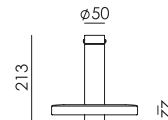

led

● smokey black

2020

p. 69

BEADS Direct inside
Anton de Groof, 2018

Material: aluminum
Weight: 0,8 kg
IP 20
Volt: 220-240 V | 13 Watt
Dim to warm 2100K to 3000K
1350 lumen | CRI: 90
Phase cut dimmable

led