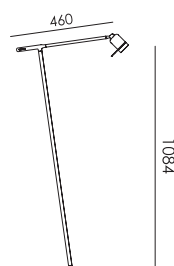

- smokey black 5030
- fuzzy white 5031
- heavy metal 5032

led

p. 23