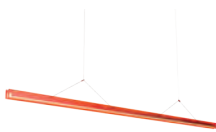

Bridge 220
Anton de Groof, 2023

Material: aluminum, acrylic & steel
Weight: 3 kg
IP 20
Volt: 220-240 V | 31,5 Watt
2700 K | 3068 lumen | CRI: >90
Mains dimmable
Cable length: 3000 mm

- lava orange 6015
- toxic green 6016
- fog white 6017

p. 13

led

Wingnut

Material: solid brass, copper, stainless steel or black aluminium

Wingnut Solid Brass included with the Bolt Collection and Mr. Tubes LED Pendant horizontal, Wall driver on fixture and Chandelier.

Sold per 10 pieces