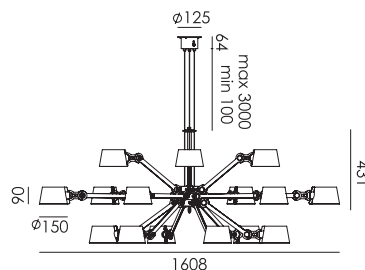

- smokey black 1298
- flux green 1500
- pure white 1501
- midnight grey 1502
- ash grey 1503
- striking orange 1504
- lightning white 1505
- thunder blue 1506
- daybreak rose 1507
- sunny yellow 1508
- ice blue 1645

p. 61