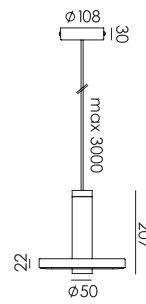

● smokey black

2010

p. 69