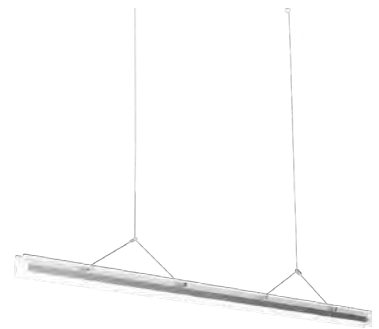

fog white

Bridge 110 = 1100
Bridge 150 = 1495
Bridge 180 = 1800
Bridge 220 = 2200