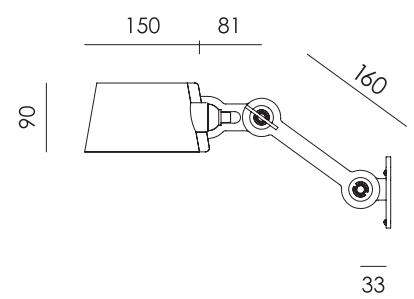

sidefit small