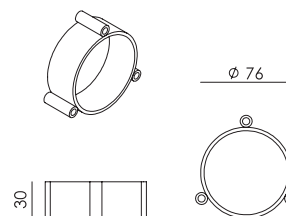

Sold per 10 pieces

- solid brass 1300
- copper 1302
- stainless steel 1303
- black aluminium 1301

Wall ring

Material: steel
Optional ring for installation of:

- Bolt Wall install
- Bolt Wall small install
- Bolt Wall mini install
- Bolt Wall underfit install
- Bolt Bed sidefit install
- Bolt Bed underfit install
- Mr. Tubes led wall driver separate install
- Mr. Tubes led wall driver on fixture install