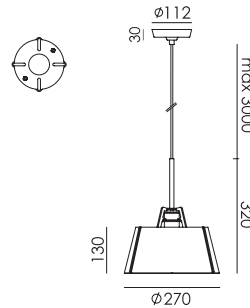

- smokey black 1686
- flux green 1687
- pure white 1688
- midnight grey 1689
- ash grey 1690
- striking orange 1691
- lightning white 1692
- thunder blue 1693
- daybreak rose 1694
- sunny yellow 1695
- ice blue 1696

p. 35