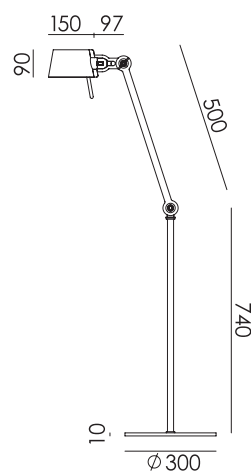

1 arm sidefit