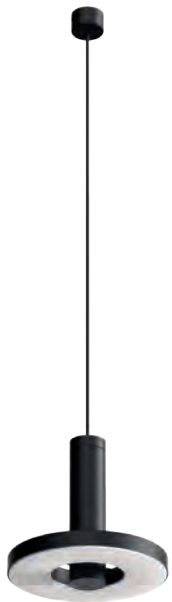

pendant box 50