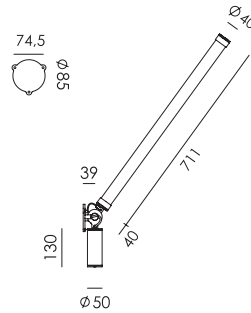

- smokey black with black cords 4040
- pure white with orange cords 4042