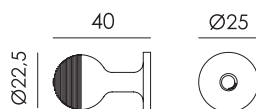

ONE + KNOB

Design by Anton de Groof 2022

Material	Aluminum & steel
Description	The lamp is made out of powder coated aluminum and steel. The ONE is portable and has a built-in battery. The magnetic attachment allows you to snap ONE onto different fixtures. Charging cable included.
Volt	220-240 V | Max 2 Watt
Light source	Integrated dimmable led
Led color	2700K
CRI	90

Colors

More specifications on pages 109 - 130

knob

one + knob