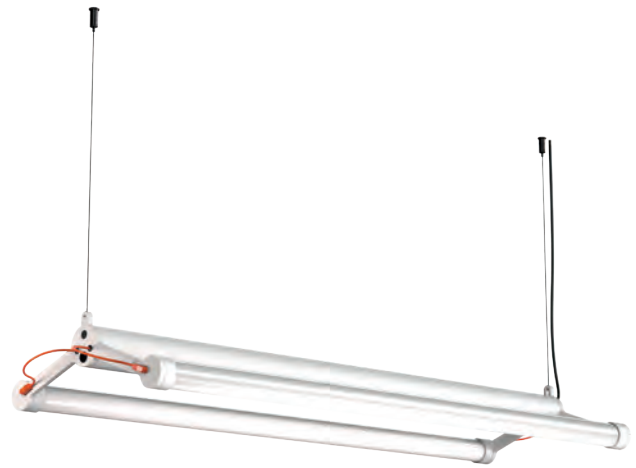

double white