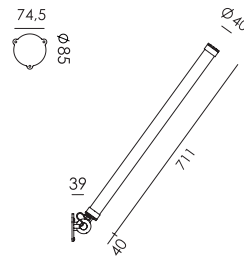

- smokey black with black cords 4035
- pure white with orange cords 4037

p. 91

led