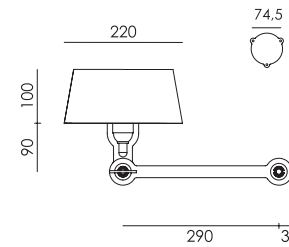

- smokey black 1113
- flux green 1114
- pure white 1116
- midnight grey 1269
- ash grey 1120
- striking orange 1117
- lightning white 1115
- thunder blue 1118
- daybreak rose 1477
- sunny yellow 1435
- ice blue 1616

p. 53

BOLT Bed sidefit with cord
Anton de Groof, 2013

Material: steel & aluminum
Weight: 1,2 kg
IP 20
Volt: 220-240 V | Max Watt: 60 Watt
Socket: E27
Cord length: 2500 mm

Wingnut solid brass included