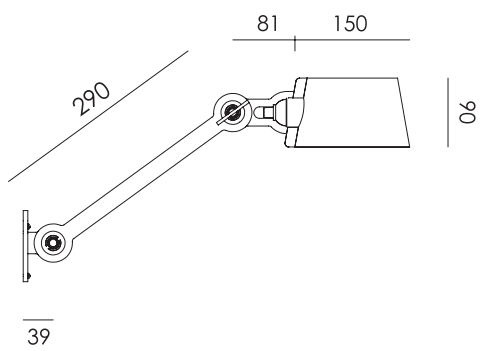

sidefit small