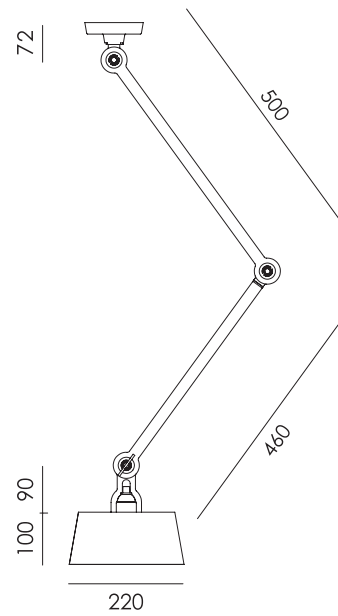

2 arm upperfit