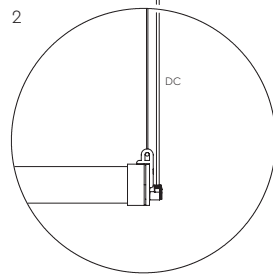

Installation

vertical 1000

driver separate

vertical 700

driver separate