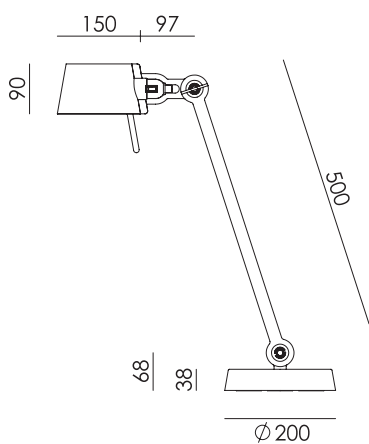

DESK

Design by Anton de Groof 2013

Material Steel & aluminum
Description Base and body in powder coated steel, shade in powder coated aluminum.
The shade and arms are adjustable with the wingnut.
Volt 220-240 V
Max Watt 60 Watt
Socket E27

Colors

More specifications on pages 109 - 130

1 arm foot