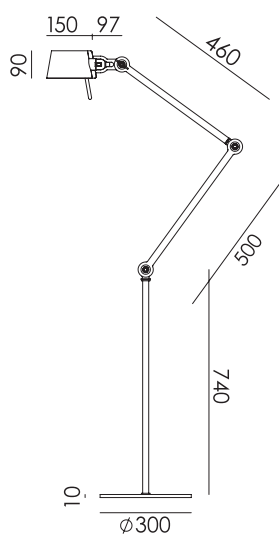

1 arm sidefit