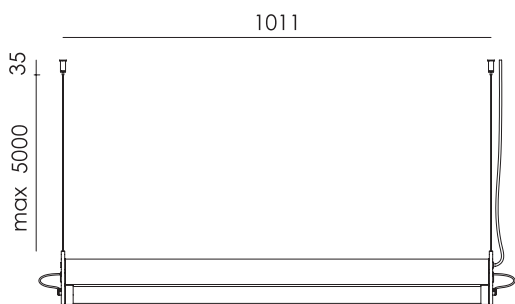

Colors

More specifications on pages 109 - 130

double black

double white

WALL

Design by Anton de Groof 2019

Material	Aluminum & steel
Description	Body in powder coated steel & aluminum. The Mr. Tubes is phase cut dimmable.
Volt	220-240 V 7,6 Watt
Light color	2700K or 4000K CRI: 80
Installation	1. with 3 meter powercord including europlug 2. with terminal block to install directly on a junction box 3. with optional wall ring