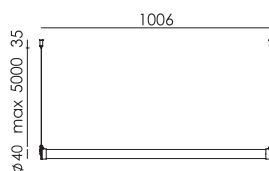

● smokey black with black cords 4000

○ pure white with orange cords 4002

p. 87

led

MR. TUBES LED Pendant horizontal | 4000K | driver separate
Anton de Groof, 2019

Material: aluminum & steel
Weight: 0,8 kg
IP 20
Volt: 220-240 V | 11,2 Watt
1430 lumen | 4000K | CRI: 80
Phase cut dimmable