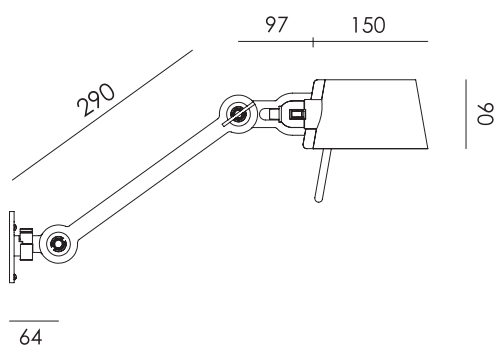

Installation