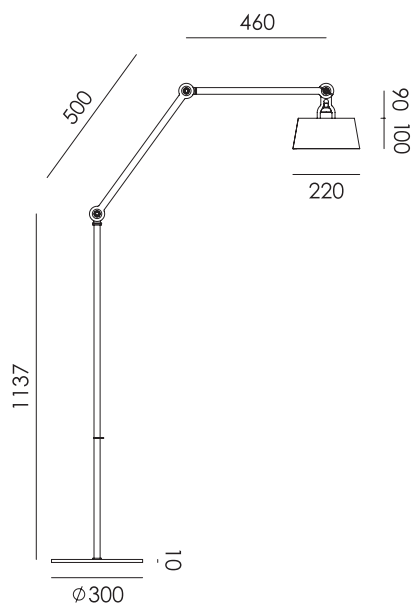

long 1 arm sidefit