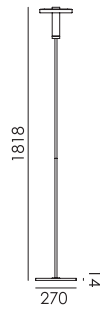

● smokey black 3070

p. 81

led

BEADS Floor uplight
Anton de Groof, 2018

Material: aluminum & steel
Weight: 7,6 kg
IP 20
Volt: 220-240 V | 13 Watt
Dim to warm 2100K to 3000K
1350 lumen | CRI: 90
Dimmer on cord
Cord length: 2100 mm