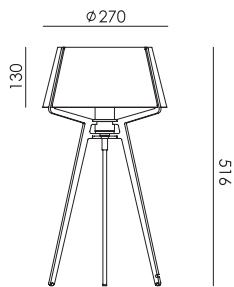

- smokey black 1653
- flux green 1654
- pure white 1655
- midnight grey 1656
- ash grey 1657
- striking orange 1658
- lightning white 1659
- thunder blue 1660
- daybreak rose 1661
- sunny yellow 1662
- ice blue 1663

p. 33