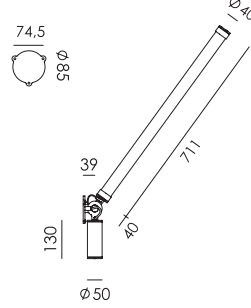

- smokey black with black cords 4031
- pure white with orange cords 4033