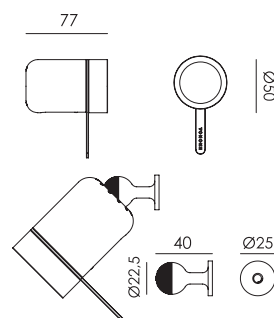

p. 35

BELLA Pendant
brass fitting
Anton de Groof, 2022

Material: aluminum, steel & brass
Weight: 1 kg
IP 20
Volt: 220–240 V | Max Watt: 60 Watt
Socket: E27
Cord length: 2400 mm

- smokey black 1675
- flux green 1676
- pure white 1677
- midnight grey 1678
- ash grey 1679
- striking orange 1680
- lightning white 1681
- thunder blue 1682
- daybreak rose 1683
- sunny yellow 1684
- ice blue 1685

p. 35

ONE + Knob
Anton de Groof, 2022

Material: aluminum & steel
Weight: 0,3 kg
IP 20
Volt: 220–240 V | 2 Watt
2700 K | 245 lumen | CRI: 90
Dimmable on fixture
Battery: 5–30 hours
USB-C charging cable included
Cable length: 500 mm