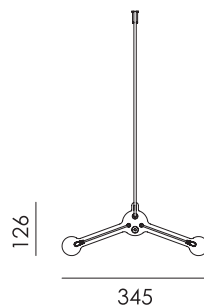

double white