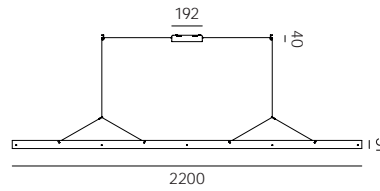

- lava orange 6015
- toxic green 6016
- fog white 6017

p. 13

led

Wingnut

Material: solid brass, copper, stainless steel or black aluminium

Wingnut Solid Brass included with the Bolt Collection and Mr. Tubes LED Pendant horizontal, Wall driver on fixture and Chandelier.

Sold per 10 pieces