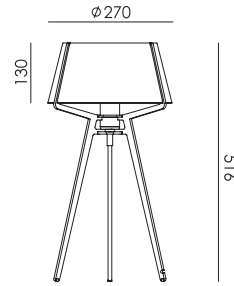

- transparent 1409
- neutral grey 1408

p. 107

BELLA Table
black anodized aluminum fitting
Anton de Groof, 2022

Material: aluminum & steel
Weight: 2,3 kg
IP 20
Volt: 220–240 V | Max Watt: 60 Watt
Socket: E27
Cord length: 2900 mm
Dimmer on cord