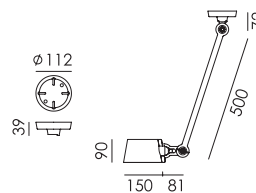

p. 55

BOLT Ceiling 1 arm sidefit
Anton de Groof, 2016

Material: steel & aluminum
Weight: 1,5 kg
IP 20
Volt: 220-240 V | Max Watt: 60 Watt
Socket: E27

Wingnut solid brass included

- smokey black 1304
- flux green 1305
- pure white 1307
- midnight grey 1311
- ash grey 1310
- striking orange 1308
- lightning white 1306
- thunder blue 1309
- daybreak rose 1486
- sunny yellow 1444
- ice blue 1636