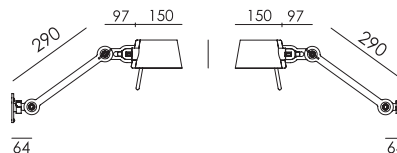

- smokey black 1570
- flux green 1571
- pure white 1572
- midnight grey 1573
- ash grey 1574
- striking orange 1575
- lightning white 1576
- thunder blue 1577
- daybreak rose 1578
- sunny yellow 1579
- ice blue 1628

p. 52

BOLT Bed underfit with cord
Anton de Groof, 2013

Material: steel & aluminum
Weight: 1,4 kg
IP 20
Volt: 220-240 V | Max Watt: 60 Watt
Socket: E27
Cord length: 2500 mm

Wingnut solid brass included