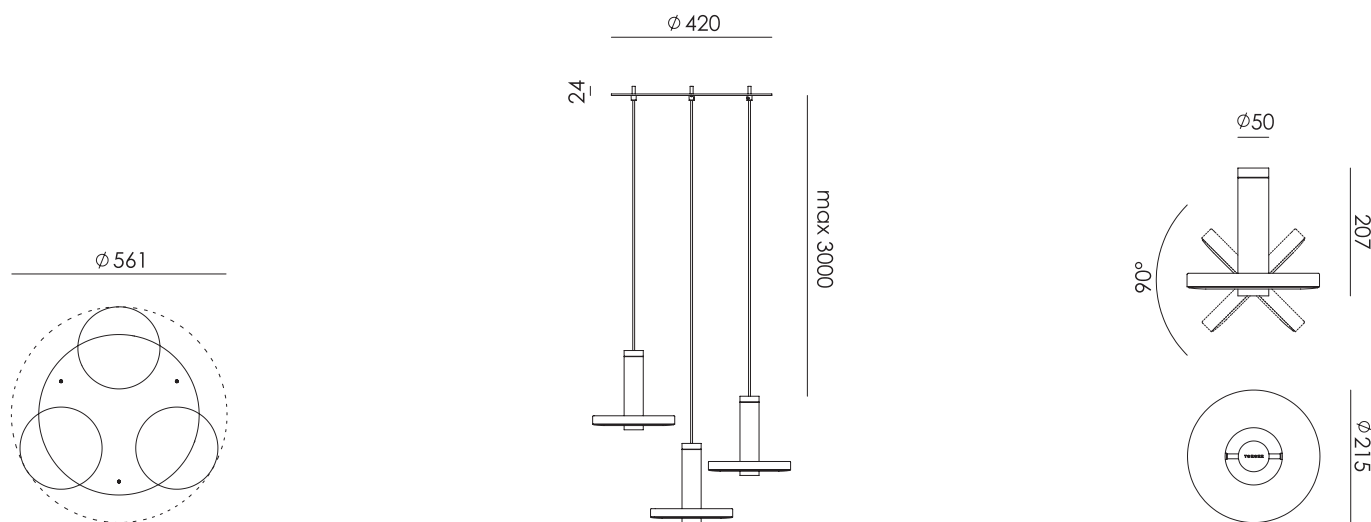

BEADS IN CIRCLE

Design by Anton de Groof 2018

Material	Aluminum
Description	The lightweight Beads is made out of aluminum materials.
Volt	220-240 V
Watt	13 Watt
Light source	Phase cut dimmable led
LED color	Dim to warm (2100K to 3000K)
CRI	90

Color

More specifications on pages 109 – 130

three beads in circle