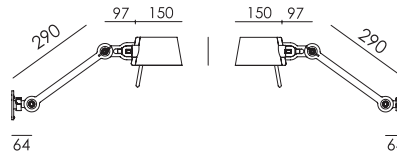

- smokey black 1560
- flux green 1561
- pure white 1562
- midnight grey 1563
- ash grey 1564
- striking orange 1565
- lightning white 1566
- thunder blue 1567
- daybreak rose 1568
- sunny yellow 1569
- ice blue 1625

p. 52

BOLT Bed sidefit set install
Anton de Groof, 2013

Material: steel & aluminum
Weight: 2,4 kg
IP 20
Volt: 220-240 V | Max Watt: 60 Watt
Socket: E27
Optional: wallring

Wingnut solid brass included