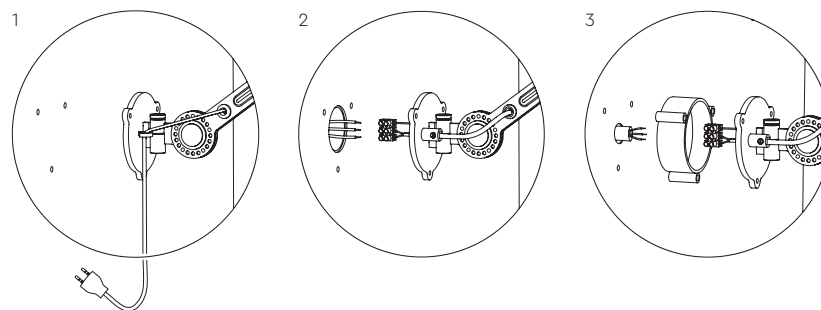

Installation