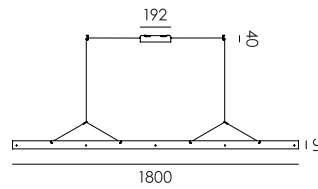

Bridge 150
Anton de Groof, 2023

Material: aluminum, acrylic & steel
Weight: 2,3 kg
IP 20
Volt: 220-240 V | 21 Watt
2700 K | 2058 lumen | CRI: >90
Mains dimmable
Cable length: 3000 mm

- lava orange 6005
- toxic green 6006
- fog white 6007

p. 13

led

Bridge 180
Anton de Groof, 2023

Material: aluminum, acrylic & steel
Weight: 2,6 kg
IP 20
Volt: 220-240 V | 27 Watt
2700 K | 2495 lumen | CRI: >90
Mains dimmable
Cable length: 3000 mm

- lava orange 6010
- toxic green 6011
- fog white 6012

p. 13

led

Bridge 220
Anton de Groof, 2023

Material: aluminum, acrylic & steel
Weight: 3 kg
IP 20
Volt: 220-240 V | 31,5 Watt
2700 K | 3068 lumen | CRI: >90
Mains dimmable
Cable length: 3000 mm

- lava orange 6015
- toxic green 6016
- fog white 6017

p. 13

led

Wingnut

Material: solid brass, copper, stainless steel or black aluminium

Wingnut Solid Brass included with the Bolt Collection and Mr. Tubes LED Pendant horizontal, Wall driver on fixture and Chandelier.

Sold per 10 pieces

- solid brass 1300
- copper 1302
- stainless steel 1303
- black aluminium 1301

Wall ring

Material: steel
Optional ring for installation of:

- Bolt Wall install
- Bolt Wall small install
- Bolt Wall mini install
- Bolt Wall underfit install
- Bolt Bed sidefit install
- Bolt Bed underfit install
- Mr. Tubes led wall driver separate install
- Mr. Tubes led wall driver on fixture install

- smokey black 1385
- flux green 1386
- pure white 1387
- midnight grey 1388
- ash grey 1389
- striking orange 1390
- lightning white 1391
- thunder blue 1392
- daybreak rose 1393
- sunny yellow 1394
- ice blue 1650