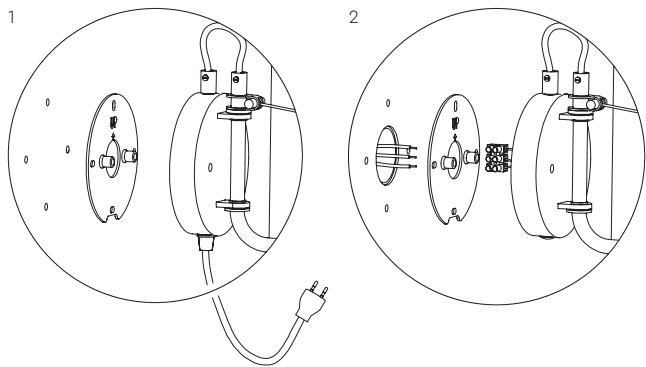

Installation wall 120