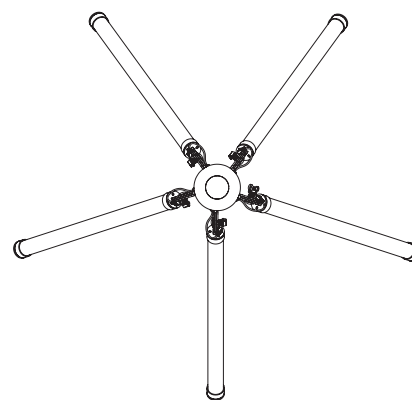

CHANDELIER

Design by Anton de Groof 2019

Material Aluminum & steel
Description Body in powder coated steel & aluminum, carried by a black steel cable.
The Mr. Tubes is phase cut dimmable.
Volt 220-240 V
Watt 7,6 Watt
Light color 2700K or 4000K
CRI 80

Colors

More specifications on pages 109 - 130

max 1680