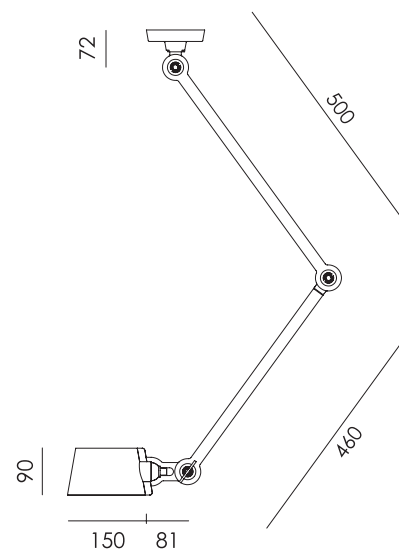

2 arm sidefit