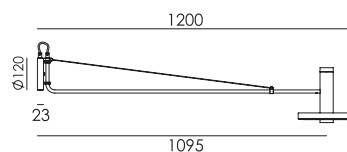

● smokey black

2040

p. 78