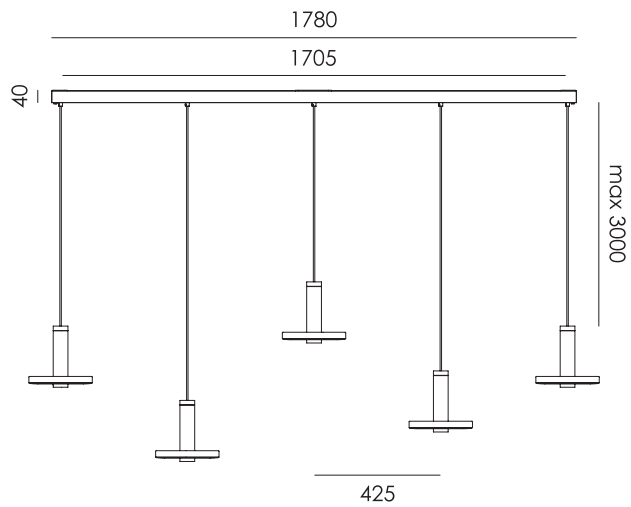

Material	Aluminum
Description	The lightweight Beads is made out of aluminum materials.
Volt	220-240 V
Watt	13 Watt
Light source	Phase cut dimmable led
LED color	Dim to warm (2100K to 3000K)
CRI	90

Color 

More specifications on pages 109 – 130

direct outside

direct inside

Beads pendant

five beads in line

BEADS IN LINE

Design by Anton de Groof 2018

Material	Aluminum
Description	The lightweight Beads is made out of aluminum materials.
Volt	220-240 V
Watt	13 Watt
Light source	Phase cut dimmable led
LED color	Dim to warm (2100K to 3000K)
CRI	90

Color 

More specifications on pages 109 – 130

three beads in line

BEADS IN CIRCLE

Design by Anton de Groof 2018

Material	Aluminum
Description	The lightweight Beads is made out of aluminum materials.
Volt	220-240 V
Watt	13 Watt
Light source	Phase cut dimmable led
LED color	Dim to warm (2100K to 3000K)
CRI	90