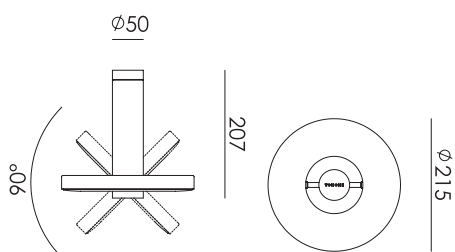

direct inside