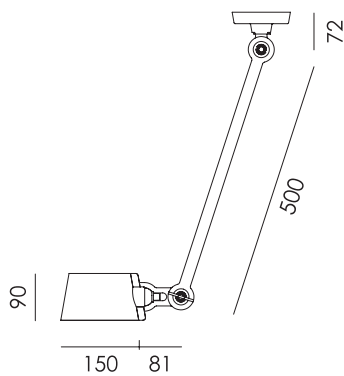

CEILING

Design by Anton de Groof 2016

Material Steel & aluminum
Description Body in powder coated steel, shade in powder coated aluminum.
The shade and arms are adjustable with the wingnut.
Volt 220-240 V | Max 60 Watt
Socket E27

Colors

More specifications on pages 109 - 130

1 arm sidefit