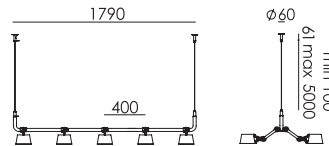

- smokey black 1172
- flux green 1127
- pure white 1128
- midnight grey 1193
- ash grey 1191
- striking orange 1175
- lightning white 1174
- thunder blue 1190
- daybreak rose 1497
- sunny yellow 1455
- ice blue 1648

p. 63