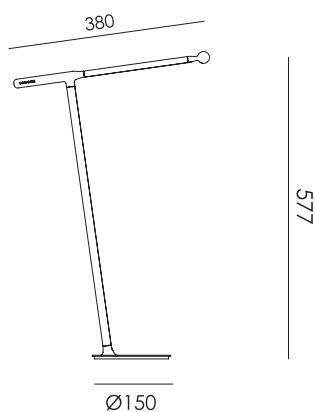

DESK

Design by Anton de Groof 2022

Material Aluminum & steel
Description ONE + desk is made out of powder coated aluminum and steel. The ONE is portable and has a built-in battery. The magnetic attachment allows you to snap ONE onto different fixtures. Charging cable included.
Volt 220-240 V | Max 2 Watt
Light source Integrated dimmable led
Led color 2700K
CRI 90

Colors

More specifications on pages 109 - 130

desk