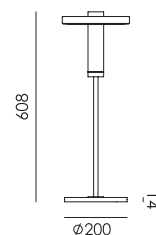

● smokey black 3060

p. 81

led

BEADS Table downlight
Anton de Groof, 2018

Material: aluminum & steel
Weight: 4 kg
IP 20
Volt: 220-240 V | 13 Watt
Dim to warm 2100K to 3000K
1350 lumen | CRI: 90
Dimmable on fixture
Cord length: 2400 mm