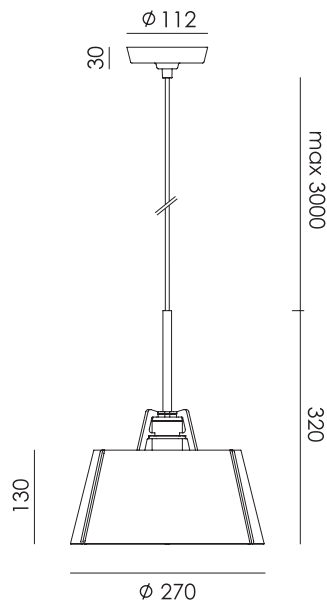

brass fitting