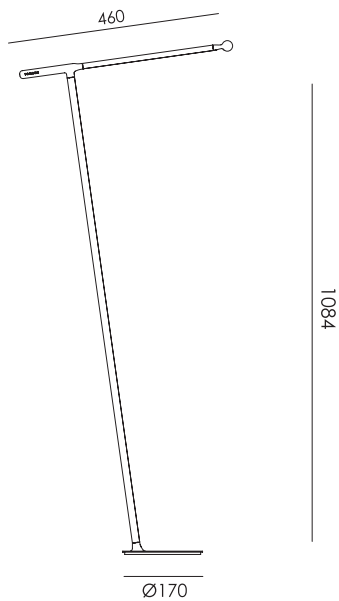

FLOOR

Design by Anton de Groof 2022

Material Steel & aluminum
Description ONE + floor is made out of powder coated aluminum and steel. The ONE is portable and has a built-in battery. The magnetic attachment allows you to snap ONE onto different fixtures. Charging cable included.
Volt 220-240 V | Max 2 Watt
Light source Integrated dimmable led
Led color 2700K
CRI 90

Colors

More specifications on pages 109 - 130