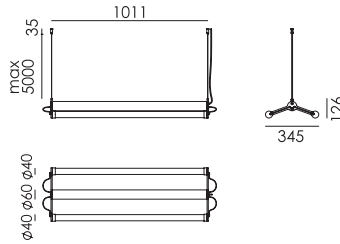

- smokey black with black cords 4018
- pure white with orange cords 4019

p. 86

led

MR. TUBES LED Double 2700K
Anton de Groof, 2019

Material: aluminum & steel
Weight: 3,9 kg
IP 20
Volt: 220-240 V | 11,2 Watt
2 x 1300 lumen | 2700K | CRI: 80
Phase cut dimmable