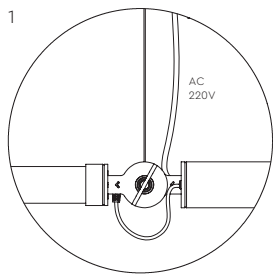

Installation

vertical 1000

driver separate

vertical 700

driver separate