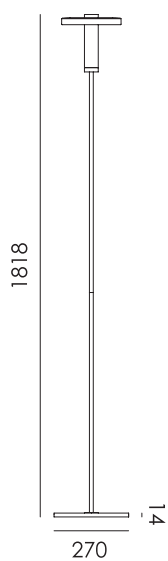

FLOOR & TABLE

Design by Anton de Groof 2018

Material	Aluminum & steel
Description	The lightweight Beads is made out of aluminum materials. Base and tube in coated steel.
Tech specs	220-240 V
Watt	13 Watt
Light source	Dimmable LED, Beads Floor includes a LED dimmer on cord Beads Table is dimmable on fixture
LED color	Dim to warm (2100K to 3000K)
CRI	90

Color

More specifications on pages 109 - 130

floor