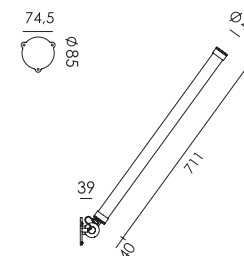

- smokey black with black cords 4036
- pure white with orange cords 4038

p. 91

led