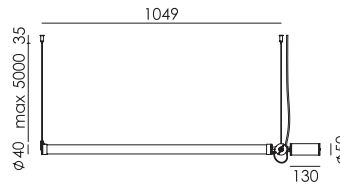

- smokey black with black cords 4006
- pure white with orange cords 4008

p. 87

led

MR. TUBES LED Pendant
vertical 700 | 2700K
Anton de Groof, 2019

Material: aluminum & steel
Weight: 0,7 kg
IP 20
Volt: 220-240 V | 7,6 Watt
890 lumen | 2700K | CRI: 80
Phase cut dimmable

- smokey black with black cords 4010
- pure white with orange cords 4011

p. 86

led

MR. TUBES LED Pendant
vertical 700 | 4000K
Anton de Groof, 2019

Material: aluminum & steel
Weight: 0,7 kg
IP 20
Volt: 220-240 V | 7,6 Watt
980 lumen | 4000K | CRI: 80
Phase cut dimmable

- smokey black with black cords 4012
- pure white with orange cords 4013

p. 86

led

MR. TUBES LED Pendant
vertical 1000 | 2700K
Anton de Groof, 2019

Material: aluminum & steel
Weight: 0,8 kg
IP 20
Volt: 220-240 V | 11,2 Watt
1300 lumen | 2700K | CRI: 80
Phase cut dimmable

- smokey black with black cords 4014
- pure white with orange cords 4017

p. 86

led

MR. TUBES LED Pendant
vertical 1000 | 4000K
Anton de Groof, 2019

Material: aluminum & steel
Weight: 0,8 kg
IP 20
Volt: 220-240 V | 11,2 Watt
1430 lumen | 4000K | CRI: 80
Phase cut dimmable

- smokey black with black cords 4018
- pure white with orange cords 4019

p. 86

led