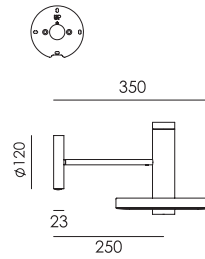

p. 78

led

BEADS Wall 35 downlight with cord
Anton de Groof, 2018

● smokey black

2060

Material: aluminum & steel
Weight: 1,3 kg
IP 20
Volt: 220-240 V | 13 Watt
Dim to warm 2100K to 3000K
1350 lumen | CRI: 90
Dimmable on fixture
Cord length: 2600 mm