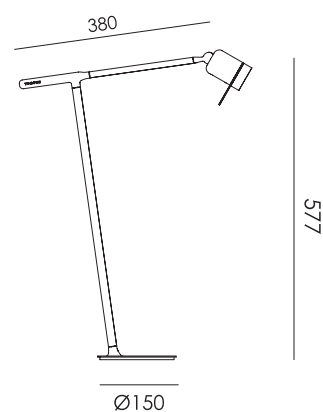

Colors

More specifications on pages 109 - 130

desk

one + desk

FLOOR

Design by Anton de Groof 2022

Material Steel & aluminum
Description ONE + floor is made out of powder coated aluminum and steel. The ONE is portable and has a built-in battery. The magnetic attachment allows you to snap ONE onto different fixtures. Charging cable included.
Volt 220-240 V | Max 2 Watt
Light source Integrated dimmable led
Led color 2700K
CRI 90

Colors

More specifications on pages 109 - 130

floor

one + floor

FLOOR STRAIGHT

Design by Anton de Groof 2023

Material Steel & aluminum
Description ONE + floor is made out of powder coated aluminum and steel. The ONE is portable and has a built-in battery. The magnetic attachment allows you to snap ONE onto different fixtures. Charging cable included.
Volt 220-240 V | Max 2 Watt
Light source Integrated dimmable led
Led color 2700K
CRI 90