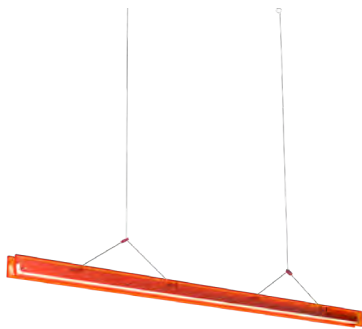

BRIDGE

Design by Anton de Groof 2023

Material Aluminum, acrylic and steel
Description A linear LED lamp that allows for a graphic interplay of lines and with which you can experiment with composition. The design is functional, but also contains the typical layering of Tonone.

Volt 220-240 V
Max Watt 31,5 Watt
IP 20

Colors

More specifications on pages 109 - 130

lava orange