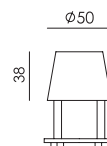

- smokey black 1547
- flux green 1548
- pure white 1549
- midnight grey 1550
- ash grey 1551
- striking orange 1552
- lightning white 1553
- thunder blue 1554
- daybreak rose 1555
- sunny yellow 1556
- ice blue 1652