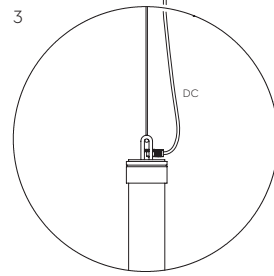

Installation

vertical 1000

driver separate

vertical 700

driver separate