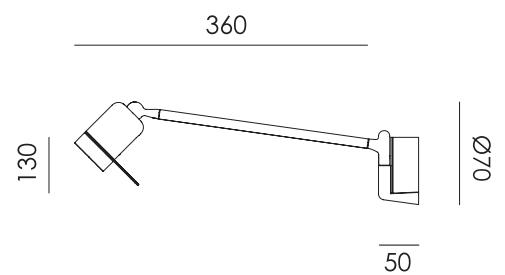

Colors

More specifications on pages 109 - 130

wall fixture

one + wall

BELLA

The Tonone Bella truly lives up to her name: she's a real Bella. Because of the three legs, a closed lampshade and the use of only one screw, this lamp has a functional design. The choice of powder-coated steel makes the Bella strong, both in her appearance and her construction.