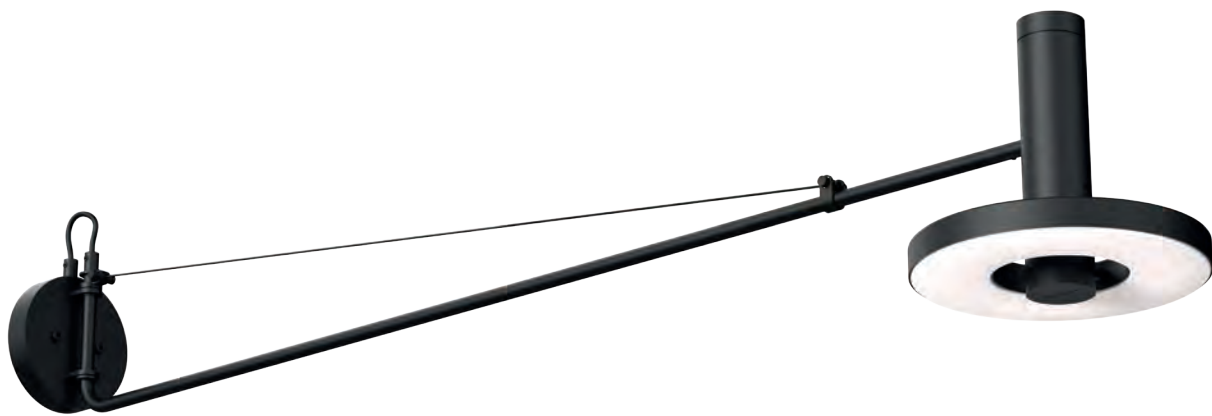

Installation wall 120

Installation wall 35

wall 120