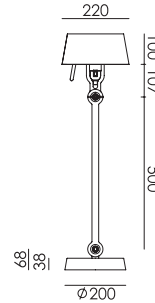

p. 45

BOLT Desk small 1 arm clamp
Anton de Groof, 2013 / 2018

Material: steel & aluminum
Weight: 1,7 kg
IP 20
Volt: 220-240 V | Max Watt: 60 Watt
Socket: E27
Cord length: 2500 mm

Wingnut solid brass included

p. 45

BOLT Table standard
Anton de Groof, 2013

Material: steel & aluminum
Weight: 7,3 kg
IP 20
Volt: 220-240 V | Max Watt: 60 Watt
Socket: E27
Cord length: 2300 mm

Wingnut solid brass included

- smokey black 1049
- flux green 1051
- pure white 1053
- midnight grey 1258
- ash grey 1056
- striking orange 1054
- lightning white 1052
- thunder blue 1055
- daybreak rose 1464
- sunny yellow 1422
- ice blue 1607

p. 47

BOLT Table small
Anton de Groof, 2013

Material: steel & aluminum
Weight: 7,2 kg
IP 20
Volt: 220-240 V | Max Watt: 60 Watt
Socket: E27
Cord length: 2500 mm

Wingnut solid brass included

- smokey black 1057
- flux green 1059
- pure white 1061
- midnight grey 1259
- ash grey 1064
- striking orange 1062
- lightning white 1060
- thunder blue 1063
- daybreak rose 1465
- sunny yellow 1423
- ice blue 1608