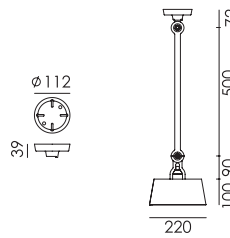

- smokey black 1312
- flux green 1313
- pure white 1315
- midnight grey 1319
- ash grey 1318
- striking orange 1316
- lightning white 1314
- thunder blue 1317
- daybreak rose 1490
- sunny yellow 1448
- ice blue 1640

p. 58