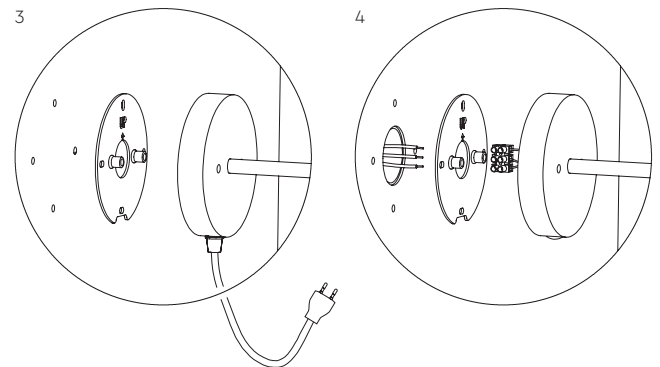

Installation wall 35