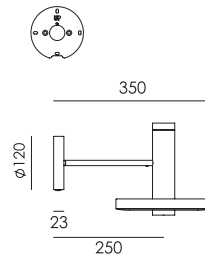

p. 79

led

BEADS Wall 35 uplight with cord
Anton de Groof, 2018

● smokey black

2080

Material: aluminum & steel
Weight: 1,3 kg
IP 20
Volt: 220-240 V | 13 Watt
Dim to warm 2100K to 3000K
1350 lumen | CRI: 90
Dimmable on fixture
Cord length: 2600 mm