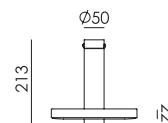

● smokey black

2030

p. 71

BEADS Direct outside
Anton de Groof, 2018

Material: aluminum
Weight: 0,8 kg
IP 20
Volt: 220-240 V | 13 Watt
Dim to warm 2100K to 3000K
1350 lumen | CRI: 90
Phase cut dimmable

led

● smokey black