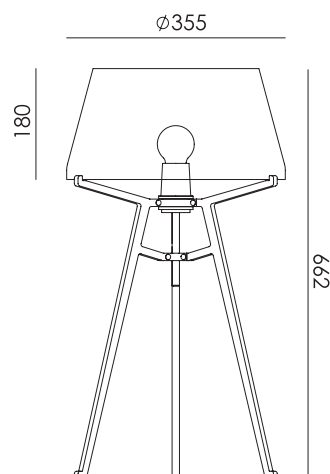

Atlas comes in two sizes; a big shade of 450 mm wide and a smaller shade of 350 mm wide.

ATLAS

Design by Anton de Groof 2015

Material Brass & hand blown glass
Description A hand blown glass shade held by an ingenious brass hinge mechanism.
Volt 220-240 V
Max Watt 60 Watt
Socket E27
Glass colors Transparent & neutral grey

ELLA

Design by Anton de Groof 2016

Material Steel & hand blown glass
Description The tripod stand is made of powder coated steel and holds a hand blown-glass shade.
Volt 220-240 V
Max Watt 60 Watt
Socket E27
Glass colors Transparent or neutral grey

Body colors  

More specifications on pages 109 - 130

ella black

ella white

specifications

BOLT Desk 2 arm foot
Anton de Groof, 2013

Material: steel & aluminum
Weight: 7,8 kg
IP 20
Volt: 220-240 V | Max Watt: 60 Watt
Socket: E27
Cord length: 2900 mm