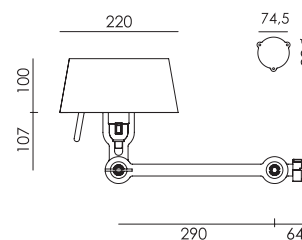

- smokey black 1519
- flux green 1520
- pure white 1521
- midnight grey 1522
- ash grey 1523
- striking orange 1524
- lightning white 1525
- thunder blue 1526
- daybreak rose 1527
- sunny yellow 1528
- ice blue 1630

p. 55