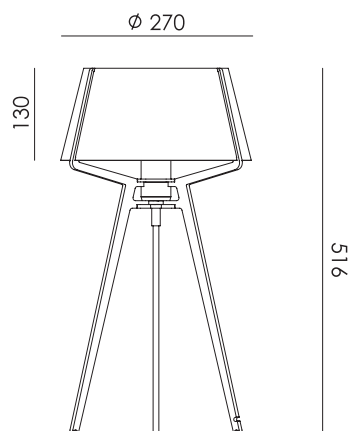

Material Aluminum & steel
Description The three legs are made of powder coated steel, the lampshade of coated aluminum. The Bella is almost completely screwless, the fitting is the only part that is secured with a screw.
Volt 220-240 V
Max Watt 60 Watt
Socket E27

Colors

More specifications on pages 109 - 130

black aluminum fitting

brass fitting

PENDANT

Design by Anton de Groof 2022

Material Aluminum & steel
Description The lampshade is made of powder coated aluminum. The Bella is almost completely screwless, the fitting is the only part that is secured with a screw.
Volt 220-240 V
Max Watt 60 Watt
Socket E27