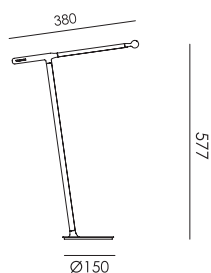

- smokey black 5035
- fuzzy white 5036
- heavy metal 5037

p. 21

ONE Desk fixture
Anton de Groof, 2022

Material: aluminum & steel
Weight: 1 kg

USB-C charging cable + plug included
Cable length: 1500 mm

- smokey black 5015
- fuzzy white 5016
- heavy metal 5017