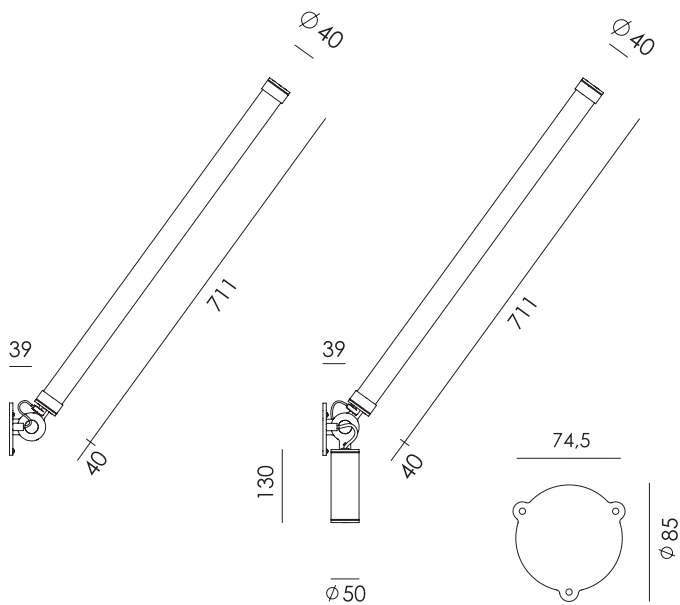

WALL

Design by Anton de Groof 2019

Material	Aluminum & steel
Description	Body in powder coated steel & aluminum. The Mr. Tubes is phase cut dimmable.
Volt	220-240 V | 7,6 Watt
Light color	2700K or 4000K | CRI: 80
Installation	1. with 3 meter powercord including europlug 2. with terminal block to install directly on a junction box 3. with optional wall ring

Colors

More specifications on pages 109 – 130

wall driver separate