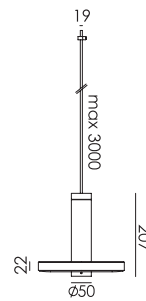

● smokey black

2020

p. 69