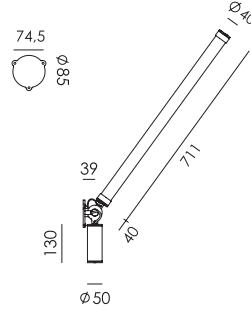

- smokey black with black cords 4043
- pure white with orange cords 4044