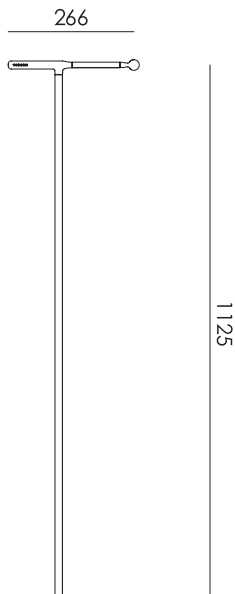

Colors

More specifications on pages 109 - 130

desk

one + desk

FLOOR

Design by Anton de Groof 2022

Material Steel & aluminum
Description ONE + floor is made out of powder coated aluminum and steel. The ONE is portable and has a built-in battery. The magnetic attachment allows you to snap ONE onto different fixtures. Charging cable included.
Volt 220-240 V | Max 2 Watt
Light source Integrated dimmable led
Led color 2700K
CRI 90

Colors

More specifications on pages 109 - 130

floor

one + floor

FLOOR STRAIGHT

Design by Anton de Groof 2023

Material Steel & aluminum
Description ONE + floor is made out of powder coated aluminum and steel. The ONE is portable and has a built-in battery. The magnetic attachment allows you to snap ONE onto different fixtures. Charging cable included.
Volt 220-240 V | Max 2 Watt
Light source Integrated dimmable led
Led color 2700K
CRI 90

Colors

More specifications on pages 109 - 130

floor

one + floor

WALL

Design by Anton de Groof 2022

Material Steel & aluminum
Description ONE + wall is made out of powder coated aluminum and steel. The ONE is portable and has a built-in battery. The magnetic attachment allows you to snap ONE onto different fixtures. Charging cable included.
Volt 220-240 V | Max 2 Watt
Light source Integrated dimmable led
Led color 2700K
CRI 90