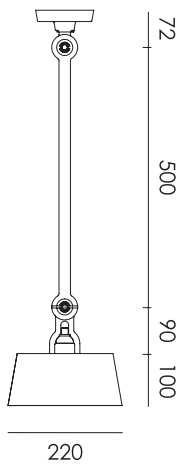

1 arm upperfit