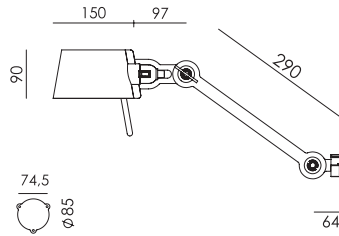

p. 53

BOLT Bed sidefit with cord
Anton de Groof, 2013

Material: steel & aluminum
Weight: 1,2 kg
IP 20
Volt: 220-240 V | Max Watt: 60 Watt
Socket: E27
Cord length: 2500 mm

Wingnut solid brass included

- smokey black 1129
- flux green 1131
- pure white 1133
- midnight grey 1270
- ash grey 1136
- striking orange 1134
- lightning white 1132
- thunder blue 1135
- daybreak rose 1478
- sunny yellow 1436
- ice blue 1623