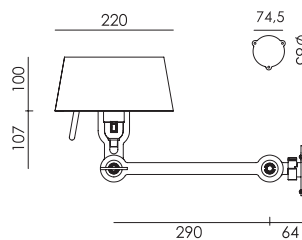

- smokey black 1145
- flux green 1147
- pure white 1149
- midnight grey 1272
- ash grey 1152
- striking orange 1150
- lightning white 1148
- thunder blue 1151
- daybreak rose 1481
- sunny yellow 1439
- ice blue 1629

p. 55

BOLT Bed underfit with cord MIRROR
Anton de Groof, 2013

Material: steel & aluminum
Weight: 1,4 kg
IP 20
Volt: 220-240 V | Max Watt: 60 Watt
Socket: E27
Cord length: 2500 mm

Wingnut solid brass included