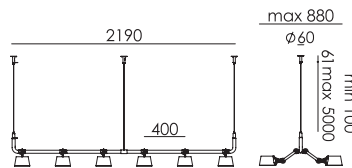

- smokey black 1173
- flux green 1208
- pure white 1209
- midnight grey 1214
- ash grey 1213
- striking orange 1211
- lightning white 1210
- thunder blue 1212
- daybreak rose 1498
- sunny yellow 1456
- ice blue 1649

p. 63