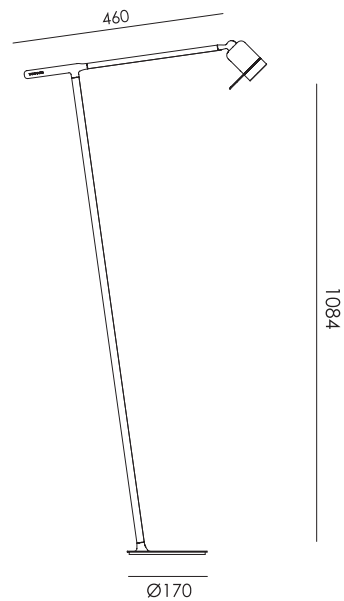

Colors

More specifications on pages 109 - 130

desk

one + desk

FLOOR

Design by Anton de Groof 2022

Material Steel & aluminum
Description ONE + floor is made out of powder coated aluminum and steel. The ONE is portable and has a built-in battery. The magnetic attachment allows you to snap ONE onto different fixtures. Charging cable included.
Volt 220-240 V | Max 2 Watt
Light source Integrated dimmable led
Led color 2700K
CRI 90

Colors

More specifications on pages 109 - 130

floor

one + floor

FLOOR STRAIGHT

Design by Anton de Groof 2023

Material Steel & aluminum
Description ONE + floor is made out of powder coated aluminum and steel. The ONE is portable and has a built-in battery. The magnetic attachment allows you to snap ONE onto different fixtures. Charging cable included.
Volt 220-240 V | Max 2 Watt
Light source Integrated dimmable led
Led color 2700K
CRI 90

Colors

More specifications on pages 109 - 130

floor

one + floor

WALL

Design by Anton de Groof 2022

Material Steel & aluminum
Description ONE + wall is made out of powder coated aluminum and steel. The ONE is portable and has a built-in battery. The magnetic attachment allows you to snap ONE onto different fixtures. Charging cable included.
Volt 220-240 V | Max 2 Watt
Light source Integrated dimmable led
Led color 2700K
CRI 90