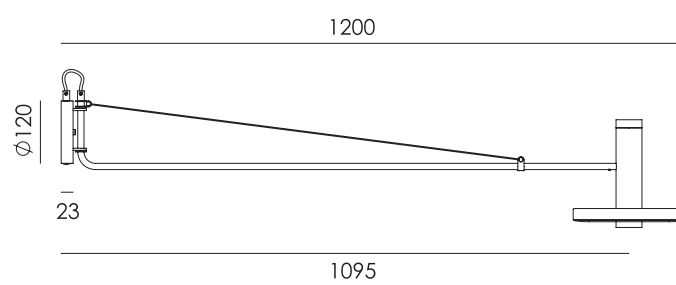

Installation wall 120

Installation wall 35

wall 120