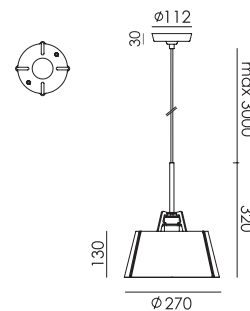

- smokey black 1675
- flux green 1676
- pure white 1677
- midnight grey 1678
- ash grey 1679
- striking orange 1680
- lightning white 1681
- thunder blue 1682
- daybreak rose 1683
- sunny yellow 1684
- ice blue 1685

p. 35