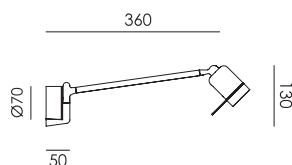

- smokey black 5040
- fuzzy white 5041
- heavy metal 5042

p. 27