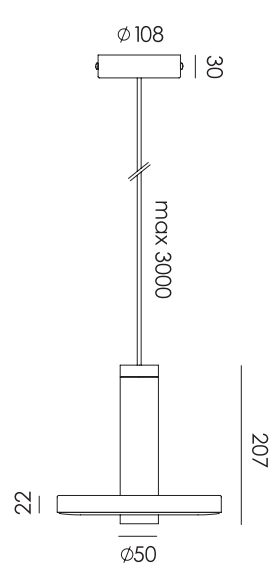

PENDANT

Design by Anton de Groof 2018

Material	Aluminum
Description	The lightweight Beads is made out of aluminum materials.
Volt	220-240 V
Watt	13 Watt
Light source	Phase cut dimmable led
LED color	Dim to warm (2100K to 3000K)
CRI	90

Color

More specifications on pages 109 - 130

pendant box 108