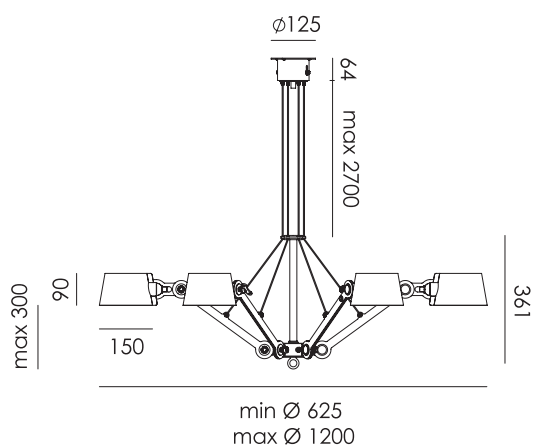

CHANDELIER

Design by Anton de Groof 2013

Material Steel & aluminum
Description Body in powder coated steel, shades in powder coated aluminum.
The shades and arms are adjustable with the wingnut.
Volt 220-240 V
Max Watt 60 Watt
Socket E27

Colors

More specifications on pages 109 - 130

6 arm