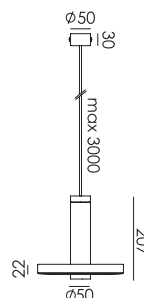

- smokey black 2000

p. 69

led integrated LED