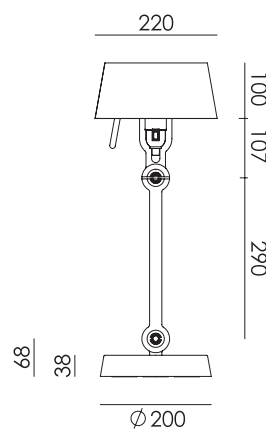

Material Aluminum & steel
Description The three legs are made of powder coated steel, the lampshade of coated aluminum. The Bella is almost completely screwless, the fitting is the only part that is secured with a screw.
Volt 220-240 V
Max Watt 60 Watt
Socket E27

Colors

More specifications on pages 109 - 130

2 arm small

1 arm small

1 arm small clamp

TABLE

Design by Anton de Groof 2013

Material Steel & aluminum
Description Base and body in powder coated steel, shade in powder coated aluminum.
The shade and arms are adjustable with the wingnut.
Volt 220-240 V
Max Watt 60 Watt
Socket E27

Colors

More specifications on pages 109 - 130

standard

small

FLOOR

Design by Anton de Groof 2013

Material Steel & aluminum
Description Base and body in powder coated steel, shade in powder coated aluminum.
The shade and arms are adjustable with the wingnut.
Volt 220-240 V
Max Watt 60 Watt
Socket E27