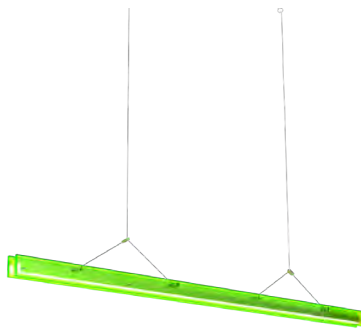

With love,

Anton de Groof

TABLE OF CONTENTS

BRIDGE		9
ONE		15
BELLA		29
BOLT		37
BEADS		65
MR. TUBES LED		83
ATLAS		97
ELLA		103
SPECIFICATIONS		109

BRIDGE

A linear LED lamp that allows for a graphic interplay of lines and with which you can experiment with composition. Just like a real bridge, Bridge has different supports, so that the load-bearing capacity is evenly distributed along its length. Bridge doesn't have a power cable that catches the eye. That's because the power is conducted by steel cables, which are also used to hang the lamp. The lamp is available in different lengths. The available lengths are 110, 150, 180 and 220 cm. Bridge is made from recycled plexiglass and is available in the color Fog White and in two striking neon color variations: Lava Orange (fluorescent orange) and Toxic Green (fluorescent green).

BRIDGE

Design by Anton de Groof 2023

Material Aluminum, acrylic and steel
Description A linear LED lamp that allows for a graphic interplay of lines and with which you can experiment with composition. The design is functional, but also contains the typical layering of Tonone.

Volt 220-240 V
Max Watt 31,5 Watt
IP 20

Colors

More specifications on pages 109 - 130

lava orange

toxic green

fog white

Bridge 110 = 1100
Bridge 150 = 1495
Bridge 180 = 1800
Bridge 220 = 2200

ONE