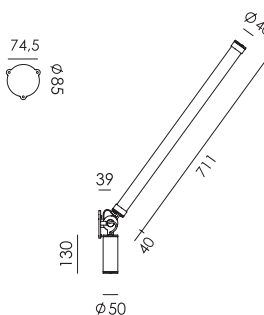

- smokey black with black cords 4039
- pure white with orange cords 4041

p. 91

led