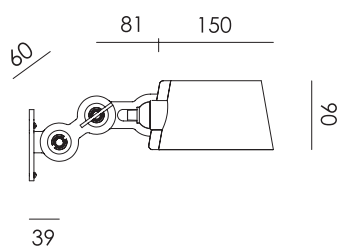

WALL

Design by Anton de Groof 2013

Material	Steel & aluminum
Description	Body in powder coated steel, shade in powder coated aluminum. The shade and arms are adjustable with the wingnut.
Volt	220-240 V | Max 60 Watt
Socket	E27
Installation- options	1. powercord including switch and europlug 2. terminal block to install directly on a junction box 3. option 2 + optional wall ring

Colors

More specifications on pages 109 - 130

sidefit mini