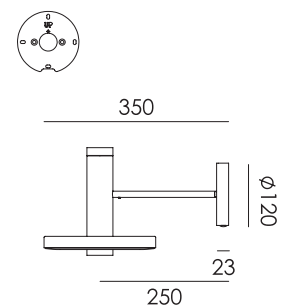

Color

More specifications on pages 109 – 130

wall 35 down

wall 35 up

FLOOR & TABLE

Design by Anton de Groof 2018

Material	Aluminum & steel
Description	The lightweight Beads is made out of aluminum materials. Base and tube in coated steel.
Tech specs	220-240 V
Watt	13 Watt
Light source	Dimmable LED, Beads Floor includes a LED dimmer on cord Beads Table is dimmable on fixture
LED color	Dim to warm (2100K to 3000K)
CRI	90