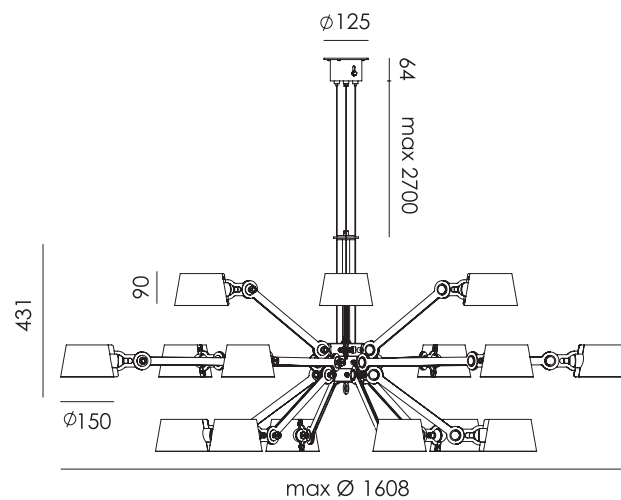

CHANDELIER

Design by Anton de Groof 2013

Material Steel & aluminum
Description Body in powder coated steel, shades in powder coated aluminum.
The shades and arms are adjustable with the wingnut.
Volt 220-240 V
Max Watt 60 Watt
Socket E27

Colors

More specifications on pages 109 - 130

6 arm

18 arm