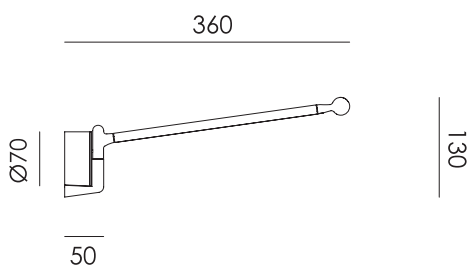

Colors

More specifications on pages 109 - 130

wall fixture

one + wall

BELLA

The Tonone Bella truly lives up to her name: she's a real Bella. Because of the three legs, a closed lampshade and the use of only one screw, this lamp has a functional design. The choice of powder-coated steel makes the Bella strong, both in her appearance and her construction.