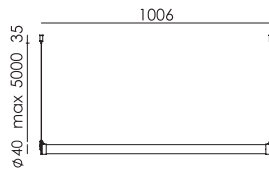

● smokey black 3050

p. 81

led

MR. TUBES LED Pendant horizontal | 2700K | driver separate
Anton de Groof, 2019

Material: aluminum & steel
Weight: 0,8 kg
IP 20
Volt: 220-240 V | 11,2 Watt
1300 lumen | 2700K | CRI: 80
Phase cut dimmable