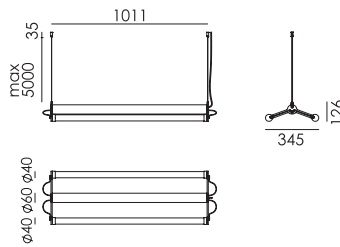

- smokey black with black cords 4015
- pure white with orange cords 4020

p. 89

led

MR. TUBES LED Double 4000K
Anton de Groof, 2019

Material: aluminum & steel
Weight: 3,9 kg
IP 20
Volt: 220-240 V | 11,2 Watt
2 x 1430 lumen | 4000K | CRI: 80
Phase cut dimmable