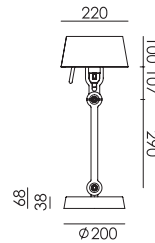

p. 45

BOLT Table standard
Anton de Groof, 2013

Material: steel & aluminum
Weight: 7,3 kg
IP 20
Volt: 220-240 V | Max Watt: 60 Watt
Socket: E27
Cord length: 2300 mm

Wingnut solid brass included

- smokey black 1049
- flux green 1051
- pure white 1053
- midnight grey 1258
- ash grey 1056
- striking orange 1054
- lightning white 1052
- thunder blue 1055
- daybreak rose 1464
- sunny yellow 1422
- ice blue 1607

p. 47

BOLT Table small
Anton de Groof, 2013

Material: steel & aluminum
Weight: 7,2 kg
IP 20
Volt: 220-240 V | Max Watt: 60 Watt
Socket: E27
Cord length: 2500 mm

Wingnut solid brass included

- smokey black 1057
- flux green 1059
- pure white 1061
- midnight grey 1259
- ash grey 1064
- striking orange 1062
- lightning white 1060
- thunder blue 1063
- daybreak rose 1465
- sunny yellow 1423
- ice blue 1608