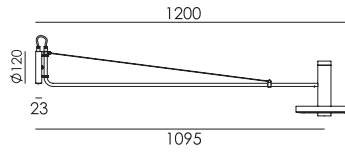

led

● smokey black

2040

p. 78

BEADS Wall 120 install
Anton de Groof, 2018

● smokey black

2050

Material: aluminum & steel
Weight: 1,9 kg
IP 20
Volt: 220-240 V | 13 Watt
Dim to warm 2100K to 3000K
1350 lumen | CRI: 90
Phase cut dimmable