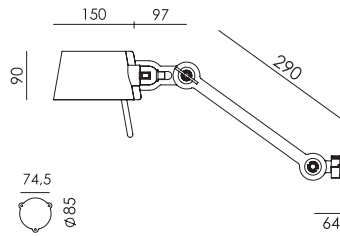

BOLT Bed sidefit install MIRROR
Anton de Groof, 2013

Material: steel & aluminum
Weight: 1,2 kg
IP 20
Volt: 220-240 V | Max Watt: 60 Watt
Socket: E27
Optional: wallring

Wingnut solid brass included

- smokey black 1368
- flux green 1369
- pure white 1371
- midnight grey 1375
- ash grey 1374
- striking orange 1372
- lightning white 1370
- thunder blue 1373
- daybreak rose 1480
- sunny yellow 1438
- ice blue 1627

p. 52

BOLT Bed sidefit set
Anton de Groof, 2013

Material: steel & aluminum
Weight: 2,4 kg
IP 20
Volt: 220-240 V | Max Watt: 60 Watt
Socket: E27
Cord length: max 2500 mm

Wingnut solid brass included