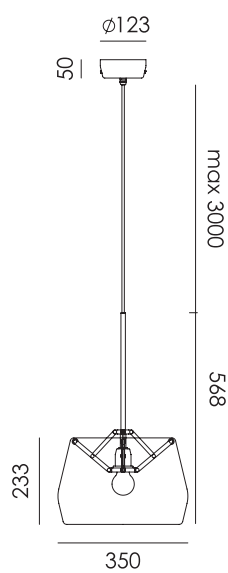

ATLAS

Design by Anton de Groof 2015

Material Brass & hand blown glass
Description A hand blown glass shade held by an ingenious brass hinge mechanism.
Volt 220-240 V
Max Watt 60 Watt
Socket E27
Glass colors Transparent & neutral grey

Color

More specifications on pages 109 - 130

D350