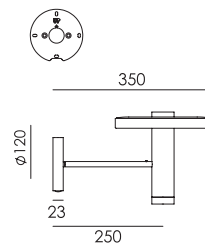

p. 79

led

BEADS Wall 35 uplight with cord
Anton de Groof, 2018

● smokey black

2080

Material: aluminum & steel
Weight: 1,3 kg
IP 20
Volt: 220-240 V | 13 Watt
Dim to warm 2100K to 3000K
1350 lumen | CRI: 90
Dimmable on fixture
Cord length: 2600 mm