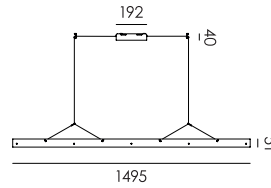

Bridge 150
Anton de Groof, 2023

Material: aluminum, acrylic & steel
Weight: 2,3 kg
IP 20
Volt: 220-240 V | 21 Watt
2700 K | 2058 lumen | CRI: >90
Mains dimmable
Cable length: 3000 mm

- lava orange 6005
- toxic green 6006
- fog white 6007

p. 13

led

Bridge 180
Anton de Groof, 2023

Material: aluminum, acrylic & steel
Weight: 2,6 kg
IP 20
Volt: 220-240 V | 27 Watt
2700 K | 2495 lumen | CRI: >90
Mains dimmable
Cable length: 3000 mm