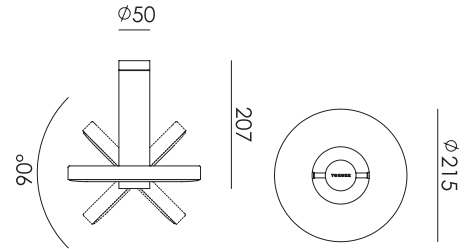

pendant

PENDANT

Design by Anton de Groof 2018

Material	Aluminum
Description	The lightweight Beads is made out of aluminum materials.
Volt	220-240 V
Watt	13 Watt
Light source	Phase cut dimmable led
LED color	Dim to warm (2100K to 3000K)
CRI	90

Color

More specifications on pages 109 - 130