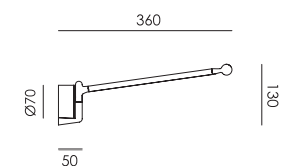

- smokey black 5040
- fuzzy white 5041
- heavy metal 5042

p. 27

ONE Wall fixture
Anton de Groof, 2022

Material: aluminum & steel
Weight: 0,25 kg

USB-C charging cable included

- smokey black 5020
- fuzzy white 5021
- heavy metal 5022