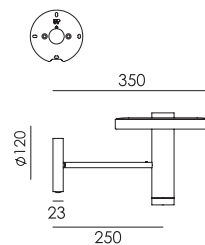

BEADS Wall 120 install
Anton de Groof, 2018

● smokey black

2050

Material: aluminum & steel
Weight: 1,9 kg
IP 20
Volt: 220-240 V | 13 Watt
Dim to warm 2100K to 3000K
1350 lumen | CRI: 90
Phase cut dimmable

p. 78

led

BEADS Wall 35 downlight with cord
Anton de Groof, 2018

● smokey black

2060

Material: aluminum & steel
Weight: 1,3 kg
IP 20
Volt: 220-240 V | 13 Watt
Dim to warm 2100K to 3000K
1350 lumen | CRI: 90
Dimmable on fixture
Cord length: 2600 mm

p. 79

led

BEADS Wall 35 downlight install
Anton de Groof, 2018

● smokey black

2070

Material: aluminum & steel
Weight: 1,3 kg
IP 20
Volt: 220-240 V | 13 Watt
Dim to warm 2100K to 3000K
1350 lumen | CRI: 90
Phase cut dimmable

p. 79

led

BEADS Wall 35 uplight with cord
Anton de Groof, 2018

● smokey black

2080

Material: aluminum & steel
Weight: 1,3 kg
IP 20
Volt: 220-240 V | 13 Watt
Dim to warm 2100K to 3000K
1350 lumen | CRI: 90
Dimmable on fixture
Cord length: 2600 mm

p. 79

led

BEADS Wall 35 uplight install
Anton de Groof, 2018

● smokey black

2090

Material: aluminum & steel
Weight: 1,3 kg
IP 20
Volt: 220-240 V | 13 Watt
Dim to warm 2100K to 3000K
1350 lumen | CRI: 90
Phase cut dimmable

p. 79

led