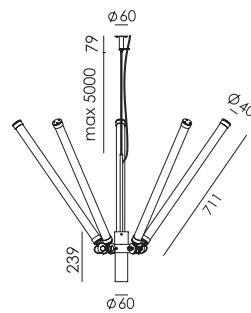

- smokey black with black cords 4045
- pure white with orange cords 4050