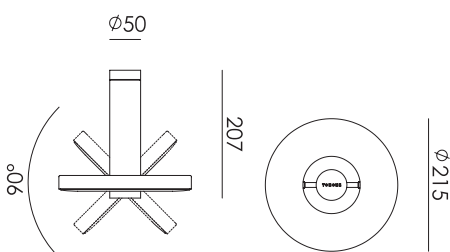

Color

More specifications on pages 109 – 130

wall 35 down

wall 35 up

FLOOR & TABLE

Design by Anton de Groof 2018

Material	Aluminum & steel
Description	The lightweight Beads is made out of aluminum materials. Base and tube in coated steel.
Tech specs	220-240 V
Watt	13 Watt
Light source	Dimmable LED, Beads Floor includes a LED dimmer on cord Beads Table is dimmable on fixture
LED color	Dim to warm (2100K to 3000K)
CRI	90