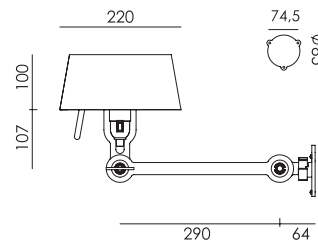

p. 55

BOLT Bed underfit install MIRROR
Anton de Groof, 2013

Material: steel & aluminum
Weight: 1,4 kg
IP 20
Volt: 220-240 V | Max Watt: 60 Watt
Socket: E27
Optional: wallring

Wingnut solid brass included