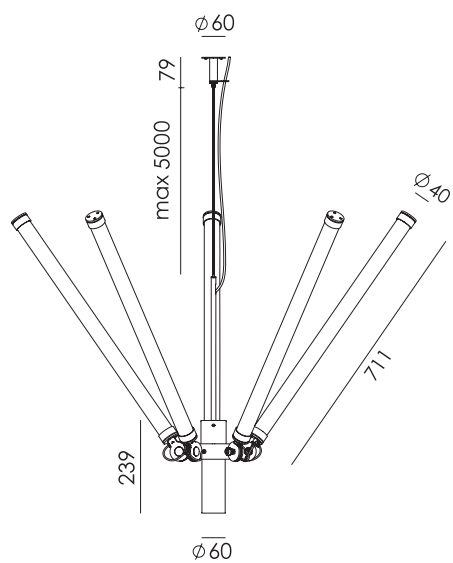

chandelier white