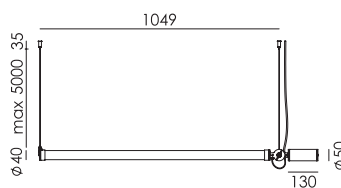

● smokey black with black cords 4001

○ pure white with orange cords 4003

p. 87

led

MR. TUBES LED Pendant horizontal | 2700K | driver on fixture
Anton de Groof, 2019

Material: aluminum & steel
Weight: 1,3 kg
IP 20
Volt: 220-240 V | 11,2 Watt
1300 lumen | 2700K | CRI: 80
Phase cut dimmable