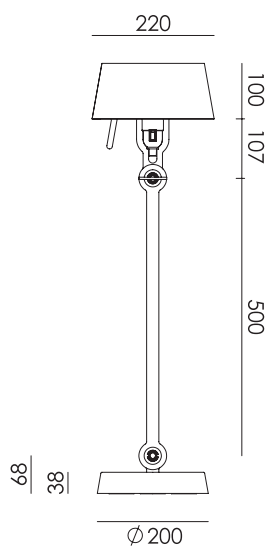

TABLE

Design by Anton de Groof 2013

Material Steel & aluminum
Description Base and body in powder coated steel, shade in powder coated aluminum.
The shade and arms are adjustable with the wingnut.
Volt 220-240 V
Max Watt 60 Watt
Socket E27

Colors

More specifications on pages 109 - 130

standard