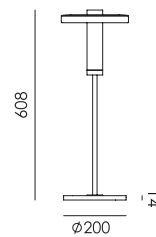

● smokey black 3060

p. 81

led