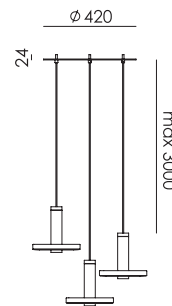

● smokey black 3030

p. 77

led