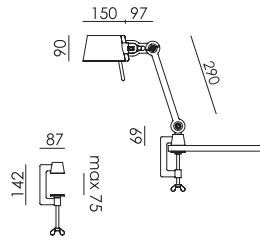

p. 45

BOLT Desk small 1 arm clamp
Anton de Groof, 2013 / 2018

Material: steel & aluminum
Weight: 1,7 kg
IP 20
Volt: 220-240 V | Max Watt: 60 Watt
Socket: E27
Cord length: 2500 mm

Wingnut solid brass included