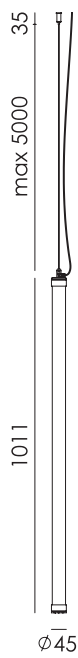

vertical 700

driver separate