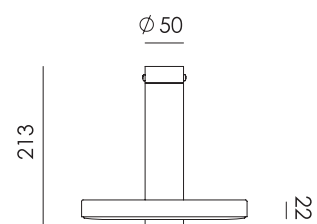

direct inside