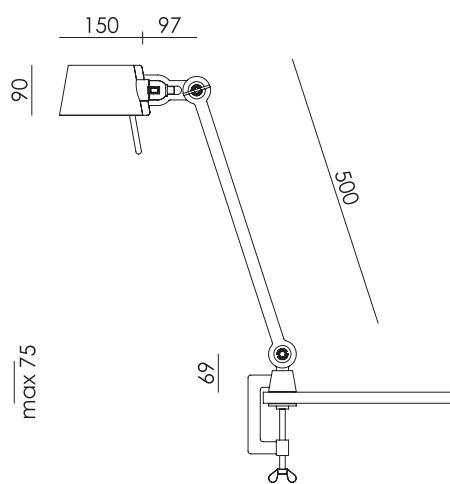

DESK

Design by Anton de Groof 2013

Material Steel & aluminum
Description Base and body in powder coated steel, shade in powder coated aluminum.
The shade and arms are adjustable with the wingnut.
Volt 220-240 V
Max Watt 60 Watt
Socket E27

Colors

More specifications on pages 109 - 130

1 arm foot

1 arm clamp