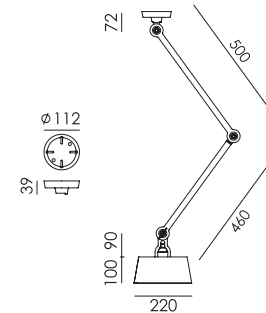

- smokey black 1328
- flux green 1329
- pure white 1331
- midnight grey 1335
- ash grey 1334
- striking orange 1332
- lightning white 1330
- thunder blue 1333
- daybreak rose 1491
- sunny yellow 1449
- ice blue 1642

p. 58