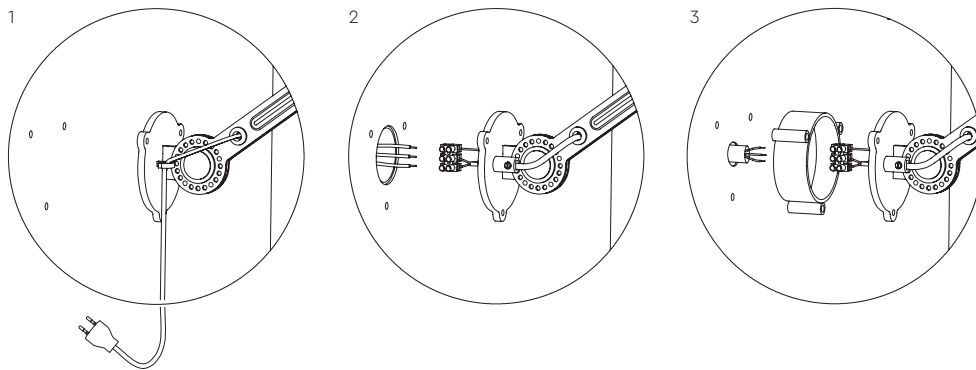

Installation