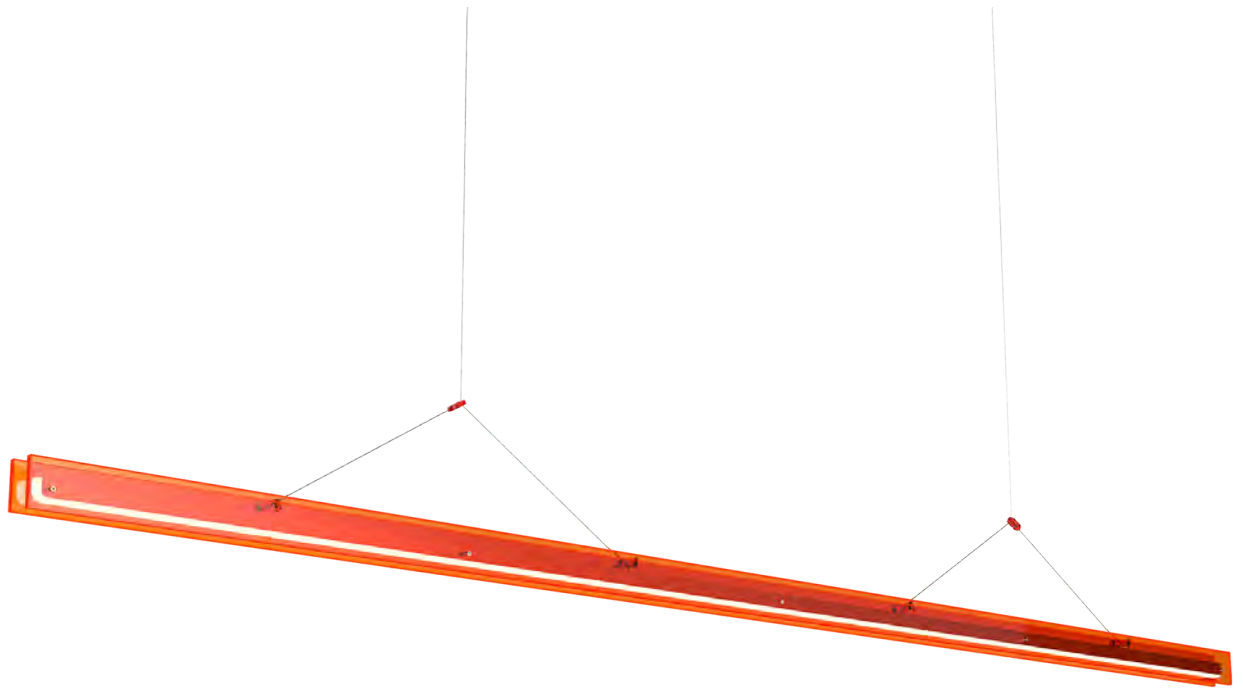

With love,

Anton de Groof

TABLE OF CONTENTS

BRIDGE		9
ONE		15
BELLA		29
BOLT		37
BEADS		65
MR. TUBES LED		83
ATLAS		97
ELLA		103
SPECIFICATIONS		109

BRIDGE

A linear LED lamp that allows for a graphic interplay of lines and with which you can experiment with composition. Just like a real bridge, Bridge has different supports, so that the load-bearing capacity is evenly distributed along its length. Bridge doesn't have a power cable that catches the eye. That's because the power is conducted by steel cables, which are also used to hang the lamp. The lamp is available in different lengths. The available lengths are 110, 150, 180 and 220 cm. Bridge is made from recycled plexiglass and is available in the color Fog White and in two striking neon color variations: Lava Orange (fluorescent orange) and Toxic Green (fluorescent green).

BRIDGE

Design by Anton de Groof 2023

Material Aluminum, acrylic and steel
Description A linear LED lamp that allows for a graphic interplay of lines and with which you can experiment with composition. The design is functional, but also contains the typical layering of Tonone.

ONE + KNOB

Design by Anton de Groof 2022

Material	Aluminum & steel
Description	The lamp is made out of powder coated aluminum and steel. The ONE is portable and has a built-in battery. The magnetic attachment allows you to snap ONE onto different fixtures. Charging cable included.
Volt	220-240 V Max 2 Watt
Light source	Integrated dimmable led
Led color	2700K
CRI	90