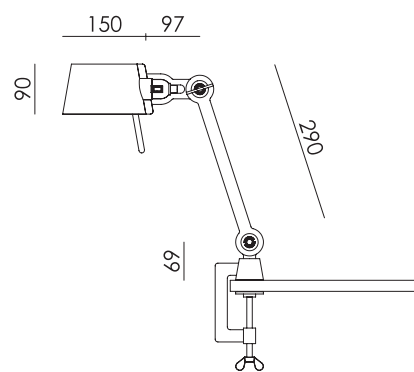

Colors

More specifications on pages 109 - 130

2 arm small

1 arm small

1 arm small clamp

TABLE

Design by Anton de Groof 2013

Material Steel & aluminum
Description Base and body in powder coated steel, shade in powder coated aluminum.
The shade and arms are adjustable with the wingnut.
Volt 220-240 V
Max Watt 60 Watt
Socket E27