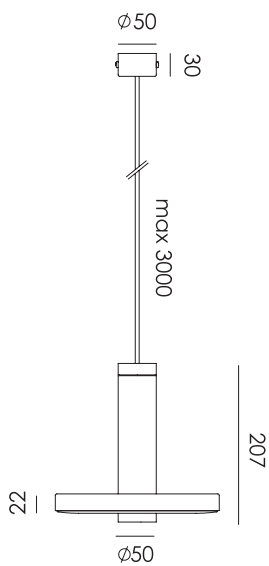

PENDANT

Design by Anton de Groof 2018

Material	Aluminum
Description	The lightweight Beads is made out of aluminum materials.
Volt	220-240 V
Watt	13 Watt
Light source	Phase cut dimmable led
LED color	Dim to warm (2100K to 3000K)
CRI	90

Color

More specifications on pages 109 - 130

pendant box 50