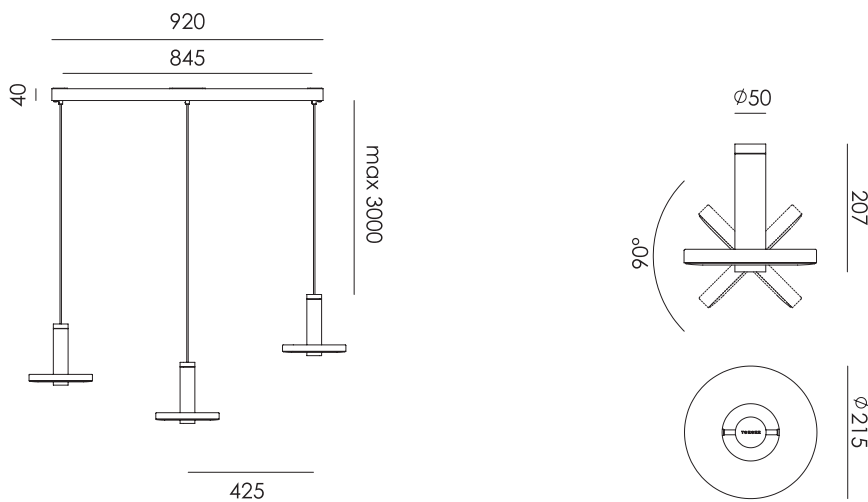

Colors

More specifications on pages 109 - 130

black aluminum fitting

brass fitting

PENDANT

Design by Anton de Groof 2022

Material Aluminum & steel
Description The lampshade is made of powder coated aluminum. The Bella is almost completely screwless, the fitting is the only part that is secured with a screw.
Volt 220-240 V
Max Watt 60 Watt
Socket E27

More specifications on pages 109 – 130

direct outside

direct inside

Beads pendant

five beads in line

BEADS IN LINE

Design by Anton de Groof 2018

Material	Aluminum
Description	The lightweight Beads is made out of aluminum materials.
Volt	220-240 V
Watt	13 Watt
Light source	Phase cut dimmable led
LED color	Dim to warm (2100K to 3000K)
CRI	90

Color 

More specifications on pages 109 – 130

three beads in line

BEADS IN CIRCLE

Design by Anton de Groof 2018

Material	Aluminum
Description	The lightweight Beads is made out of aluminum materials.
Volt	220-240 V
Watt	13 Watt
Light source	Phase cut dimmable led
LED color	Dim to warm (2100K to 3000K)
CRI	90