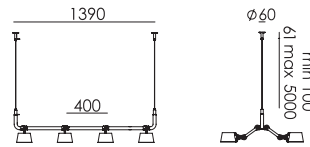

- smokey black 1171
- flux green 1104
- pure white 1121
- midnight grey 1126
- ash grey 1125
- striking orange 1123
- lightning white 1122
- thunder blue 1124
- daybreak rose 1496
- sunny yellow 1454
- ice blue 1647

p. 63