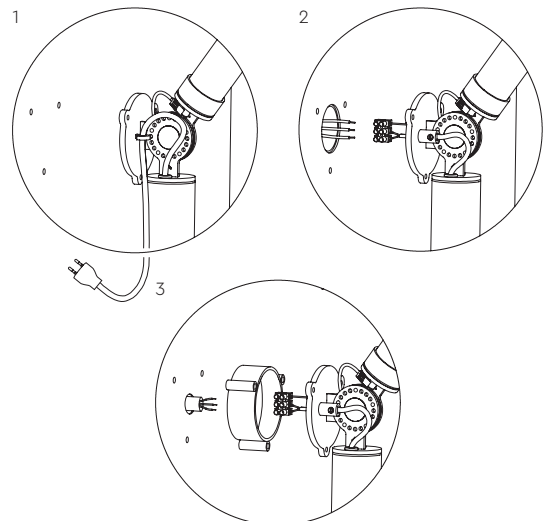

Colors

More specifications on pages 109 – 130

wall driver separate

wall driver on fixture

Drawings of the installation options of the Mr. Tubes LED driver separate: available on request or check tonone.com.