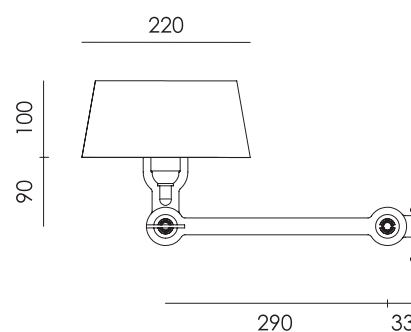

WALL

Design by Anton de Groof 2013

Material	Steel & aluminum
Description	Body in powder coated steel, shade in powder coated aluminum. The shade and arms are adjustable with the wingnut.
Volt	220-240 V | Max 60 Watt
Socket	E27
Installation- options	1. powercord including switch and europlug 2. terminal block to install directly on a junction box 3. option 2 + optional wall ring

Colors

More specifications on pages 109 - 130

sidefit mini

underfit