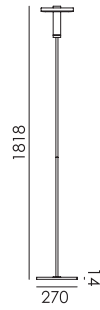

● smokey black 3040

p. 81

led

BEADS Floor downlight
Anton de Groof, 2018

Material: aluminum & steel
Weight: 7,6 kg
IP 20
Volt: 220-240 V | 13 Watt
Dim to warm 2100K to 3000K
1350 lumen | CRI: 90
Cord length: 2100 mm
Dimmer on cord