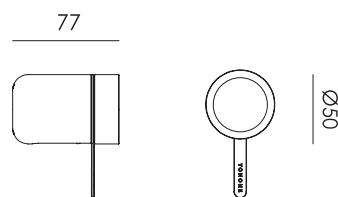

ONE + KNOB

Design by Anton de Groof 2022

Material	Aluminum & steel
Description	The lamp is made out of powder coated aluminum and steel. The ONE is portable and has a built-in battery. The magnetic attachment allows you to snap ONE onto different fixtures. Charging cable included.
Volt	220-240 V Max 2 Watt
Light source	Integrated dimmable led
Led color	2700K
CRI	90

Colors

More specifications on pages 109 - 130

knob

one + knob

DESK

Design by Anton de Groof 2022

Material Aluminum & steel
Description ONE + desk is made out of powder coated aluminum and steel. The ONE is portable and has a built-in battery. The magnetic attachment allows you to snap ONE onto different fixtures. Charging cable included.
Volt 220-240 V | Max 2 Watt
Light source Integrated dimmable led
Led color 2700K
CRI 90