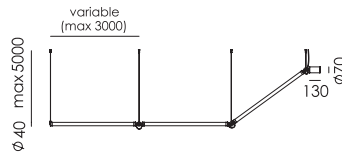

Plan your
Mr. Tubes LED
Connect with us

info@tonone.com

Wingnut solid brass included

led

p. 95